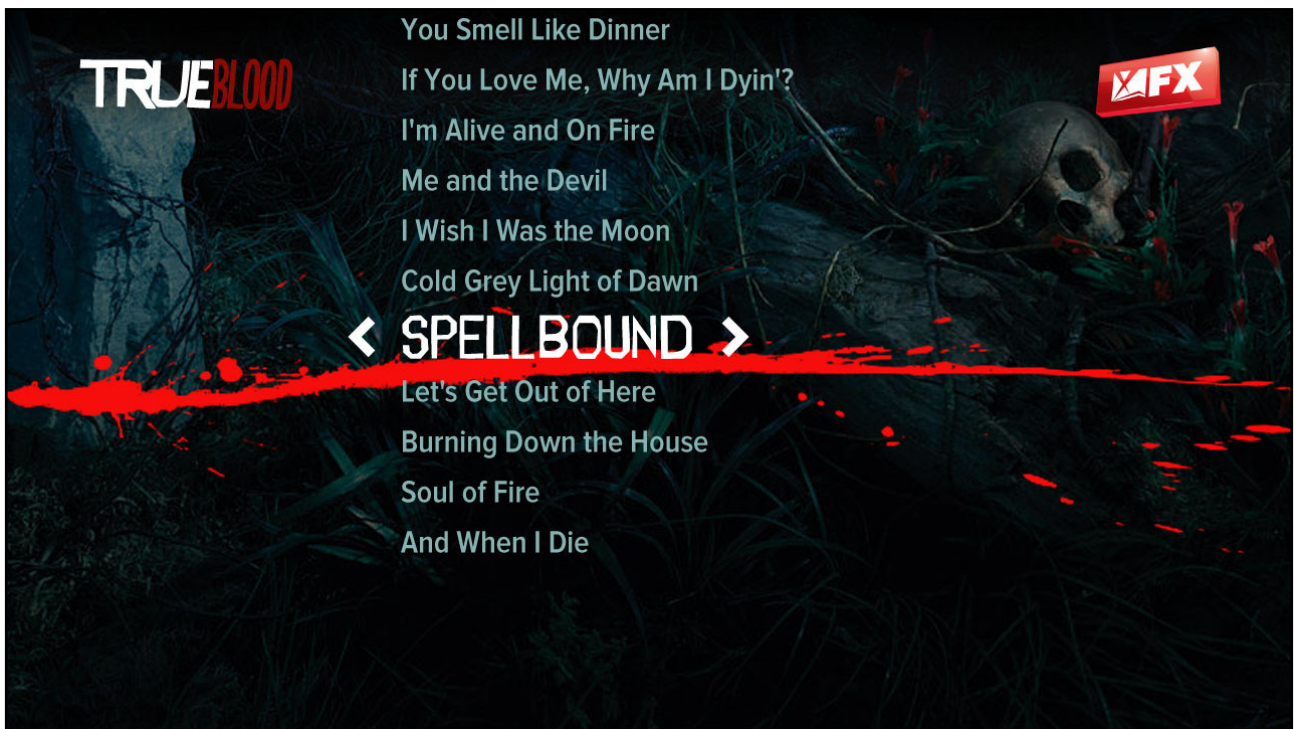

Episode Screen

1 Loading and PIN check screens

1 Highlights Screen

Highlights Screen

3 About Screen

4 Video Player Screen

Text Info Area

The text info area has a line of text that tells the viewer about what is playing, or about what is in focus on the thumb bar.

5 Characters Screen

6 Slideshow Screen

7 Episodes Screen

Episode Screens

8

9

Single video case

If an episode only has a single video there will be no thumbar shown. Pressing "Video" on the menu will play the video.