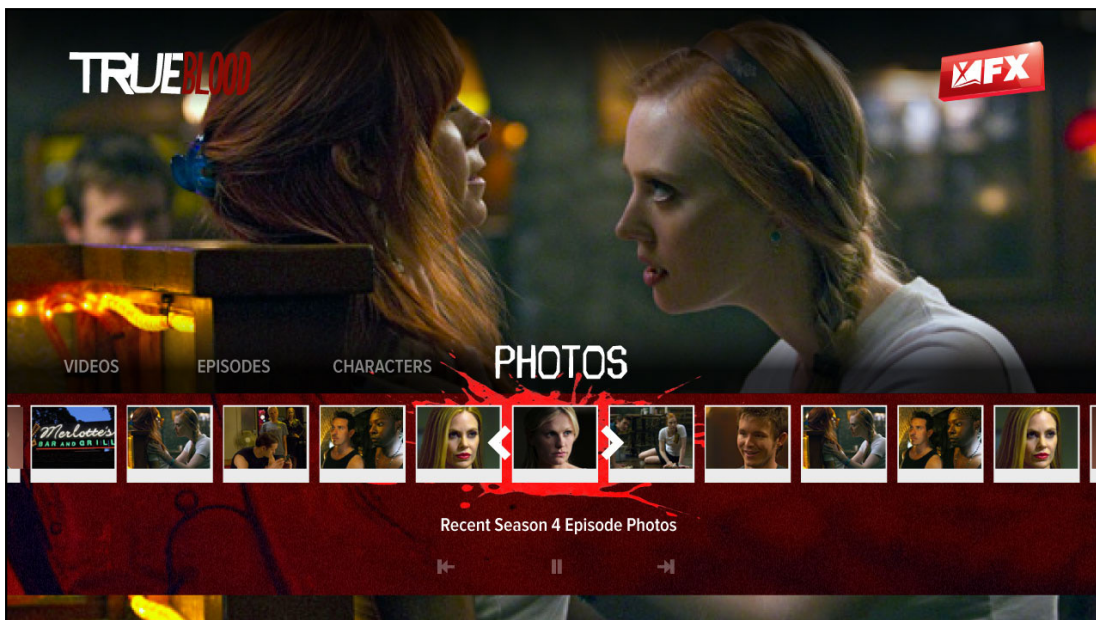

Highlights Screen

Main Menu

Text based menu. Large item in the middle indicates current page.
 Scrolling left or right when menu is in focus brings other items into the central view.
 Shown below

Content Screen

Episode Screen

1 Loading and PIN check screens

1 Highlights Screen

Highlights Screen

3 About Screen

4 Video Player Screen

Text Info Area

The text info area has a line of text that tells the viewer about what is playing, or about what is in focus on the thumb bar.

Video with timeline (video transport mode)

If a viewer uses the video buttons on the remote only the compact timeline will appear on-screen.

Video with Full Interface (browse mode)

If a viewer presses the D-pad the full interface will appear, enabling them to choose a new video or control video.

5 Characters Screen

6 Slideshow Screen

7 Episodes Screen

Episode Screens

8

9

Single video case

If an episode only has a single video there will be no thumbar shown. Pressing "Video" on the menu will play the video.