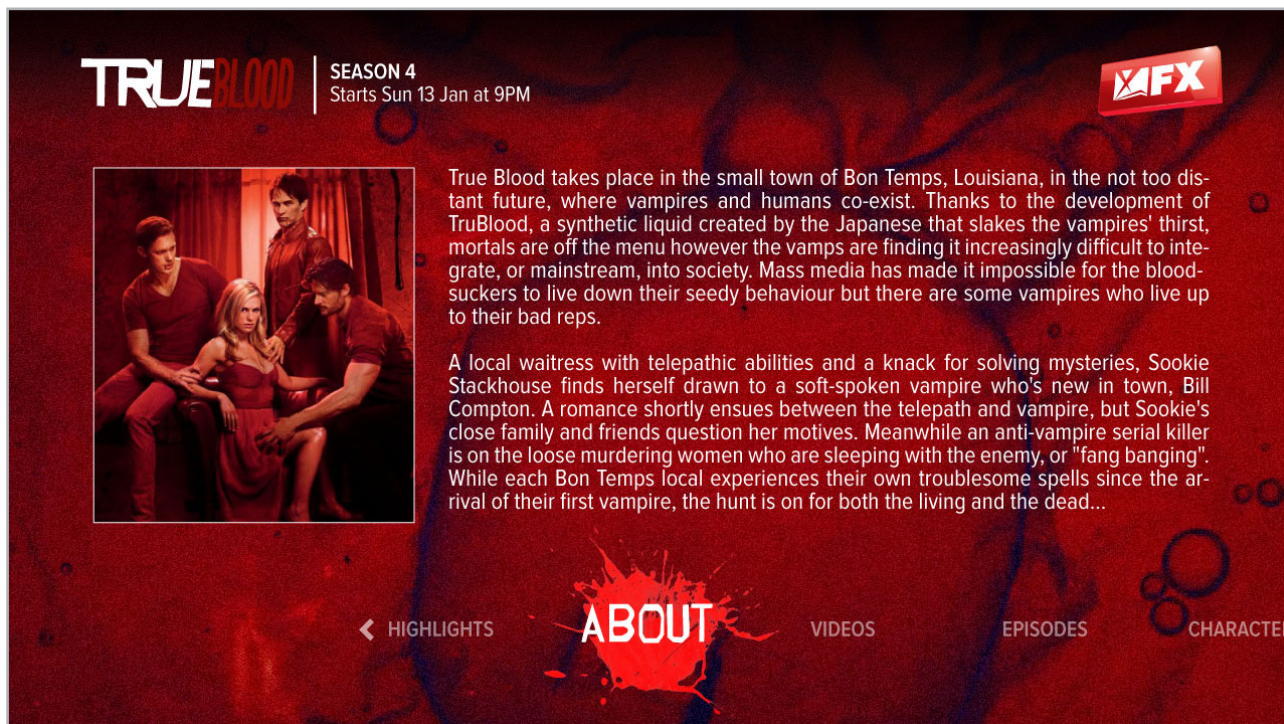

Episode Screen

1 Loading and PIN check screens

1 Highlights Screen

Highlights Screen

3 About Screen

4 Video Player Screen

Text Info Area

The text info area has a line of text that tells the viewer about what is playing, or about what is in focus on the thumb bar.