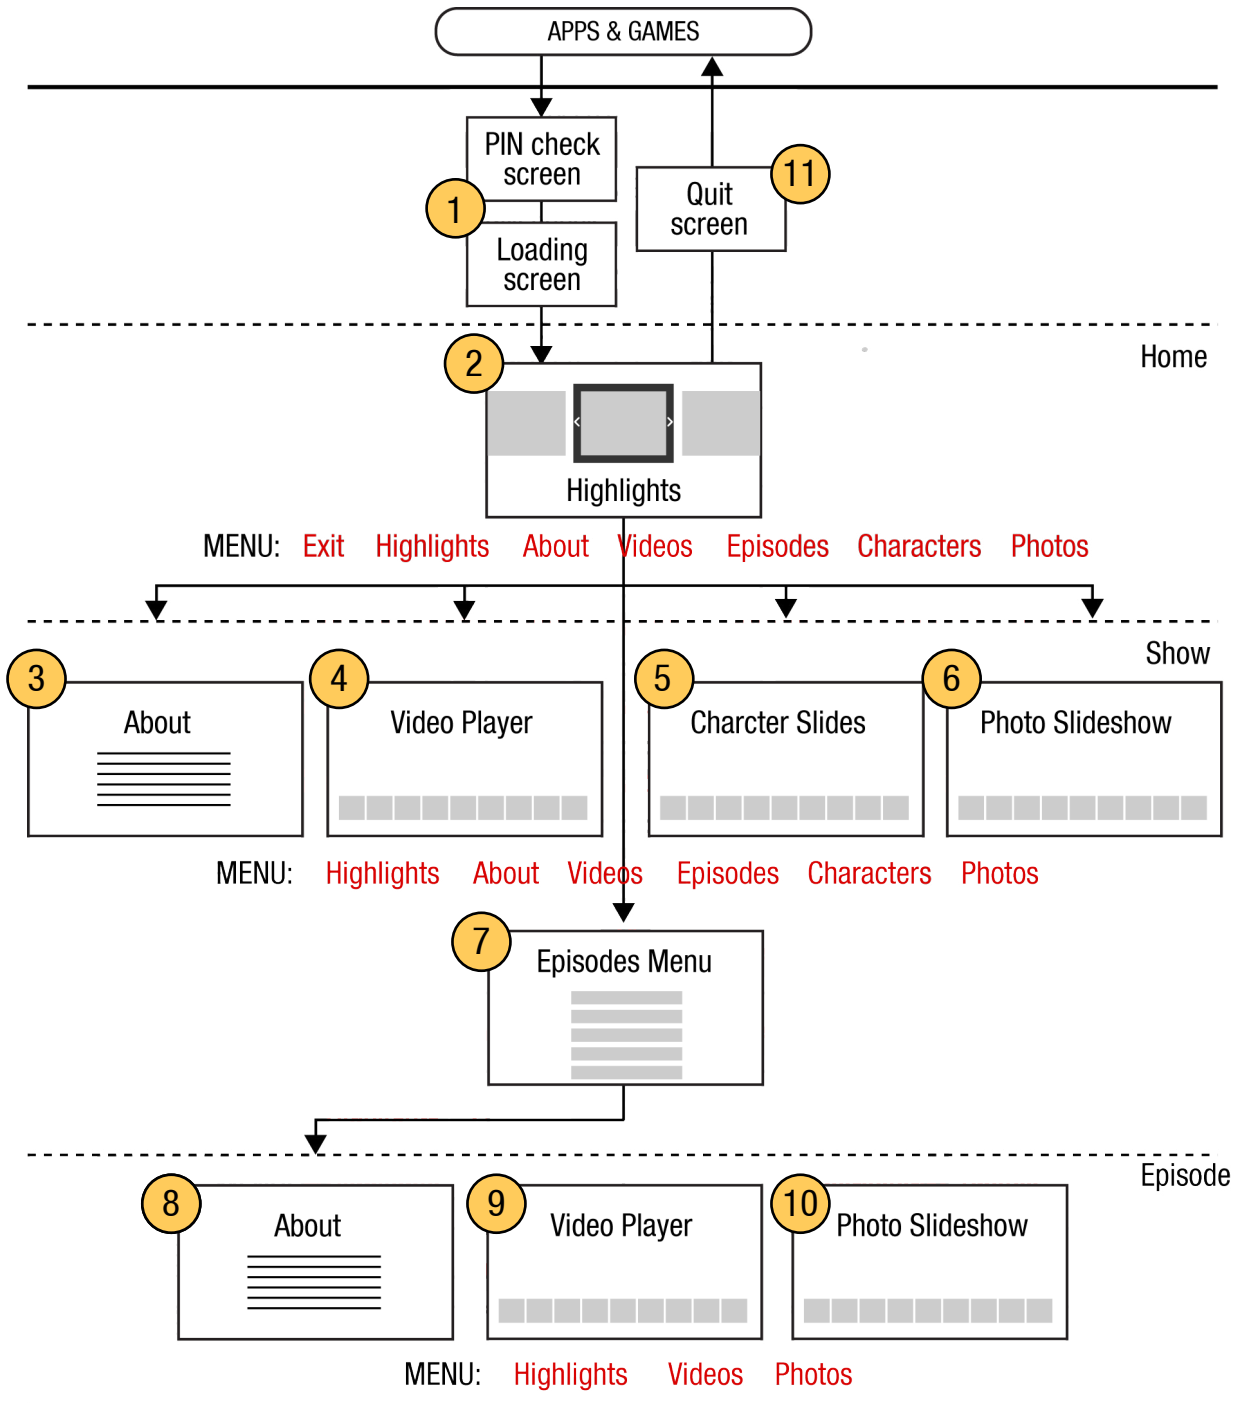

Highlights Screen

Main Menu

Text based menu. Large item in the middle indicates current page.
 Scrolling left or right when menu is in focus brings other items into the central view.
 Shown below

Content Screen

Episode Screen

1 Loading and PIN check screens

1 Highlights Screen

Highlights Screen

3 About Screen

4 Video Player Screen

Text Info Area

The text info area has a line of text that tells the viewer about what is playing, or about what is in focus on the thumb bar.

Thumb Bar

A carousel of thumbnails that trigger video.

Video Only

After a video is chosen the interactive lower third will disappear, and the video playlist can be viewed unobstructed. The interactive lower third will reappear when the viewer pressed the D-pad or the video transport buttons on the remote control.

Video with timeline (video transport mode)

If a viewer uses the video buttons on the remote only the compact timeline will appear on-screen.

Video with Full Interface (browse mode)

If a viewer presses the D-pad the full interface will appear, enabling them to choose a new video or control video.