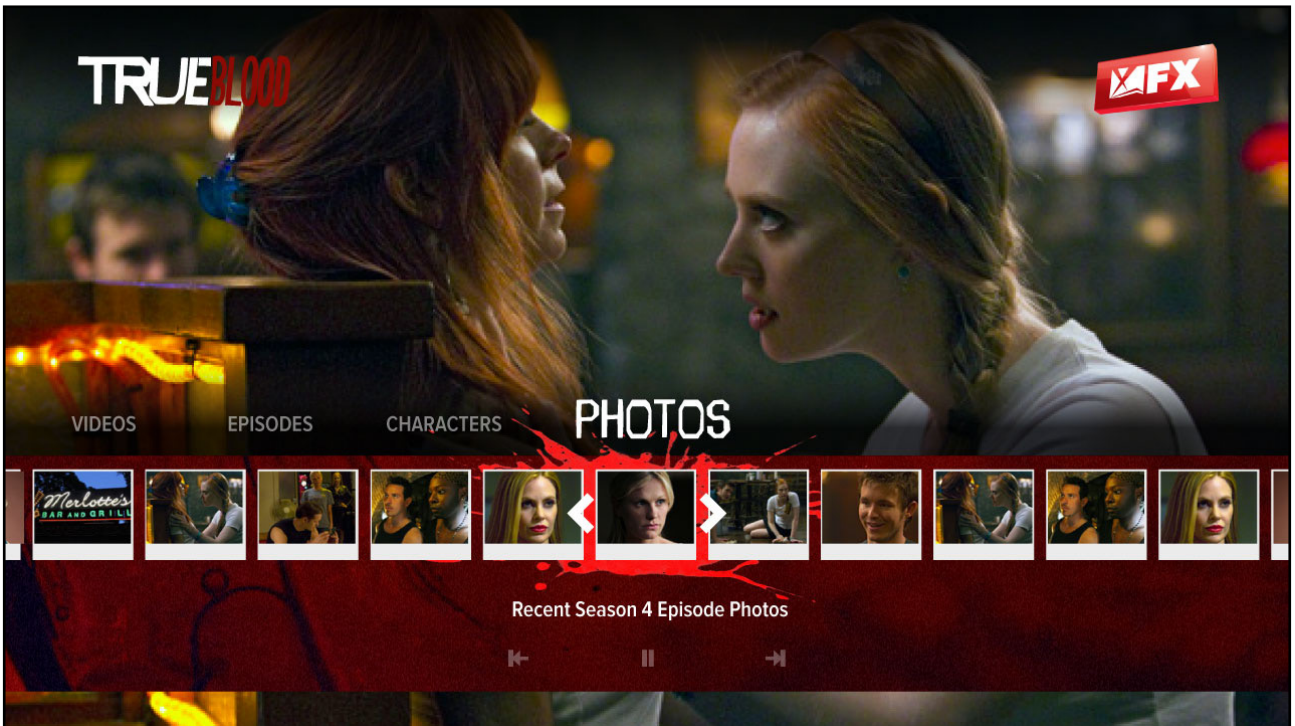

6 Slideshow Screen