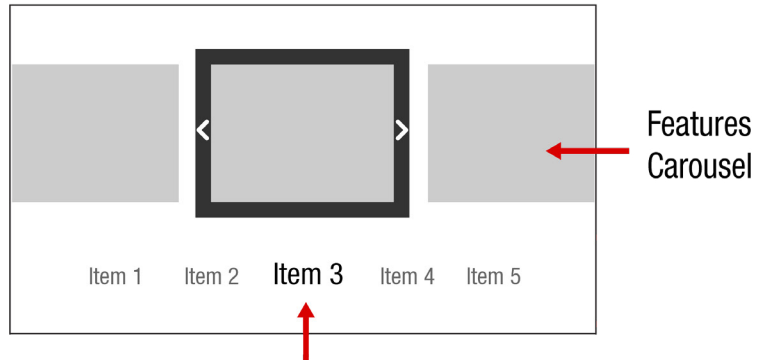

Highlights Screen

Main Menu

Text based menu. Large item in the middle indicates current page.
 Scrolling left or right when menu is in focus brings other items into the central view.
 Shown below

Content Screen

Episode Screen

1 Loading and PIN check screens

1 Highlights Screen

Highlights Screen

3 About Screen

4 Video Player Screen

Text Info Area

The text info area has a line of text that tells the viewer about what is playing, or about what is in focus on the thumb bar.