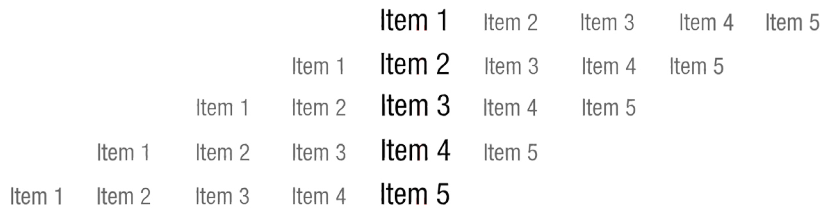

Highlights Screen

Main Menu

Text based menu. Large item in the middle indicates current page.
 Scrolling left or right when menu is in focus brings other items into the central view.
 Shown below

Content Screen

Episode Screen

1 Loading and PIN check screens

1 Highlights Screen

Highlights Screen

3 About Screen

4 Video Player Screen

Text Info Area

The text info area has a line of text that tells the viewer about what is playing, or about what is in focus on the thumb bar.