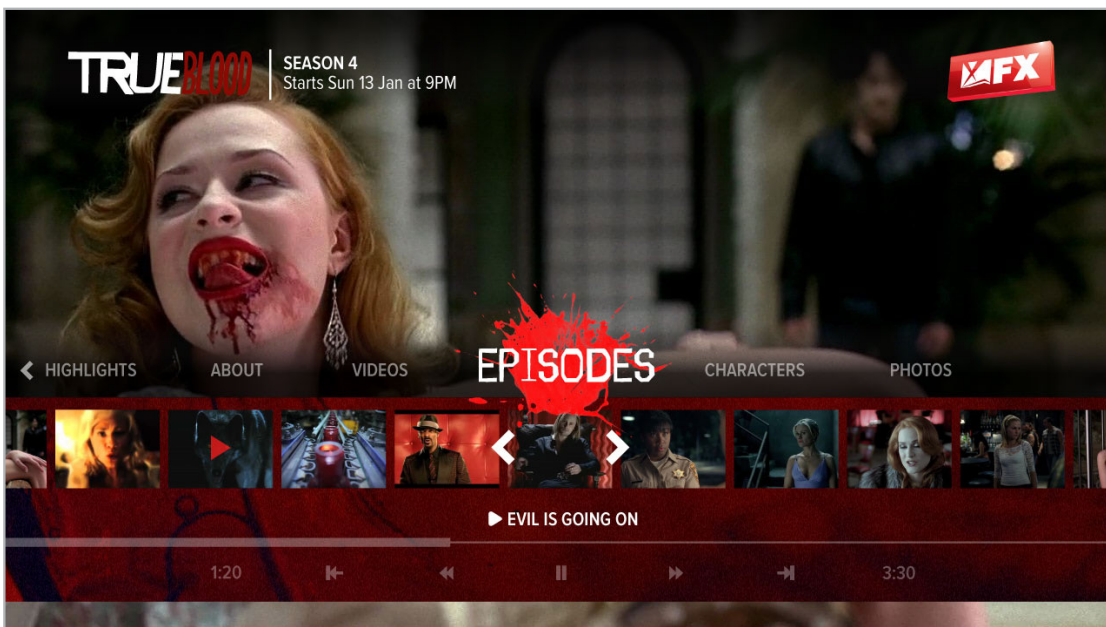

Video with timeline (video transport mode)

If a viewer uses the video buttons on the remote only the compact timeline will appear on-screen.