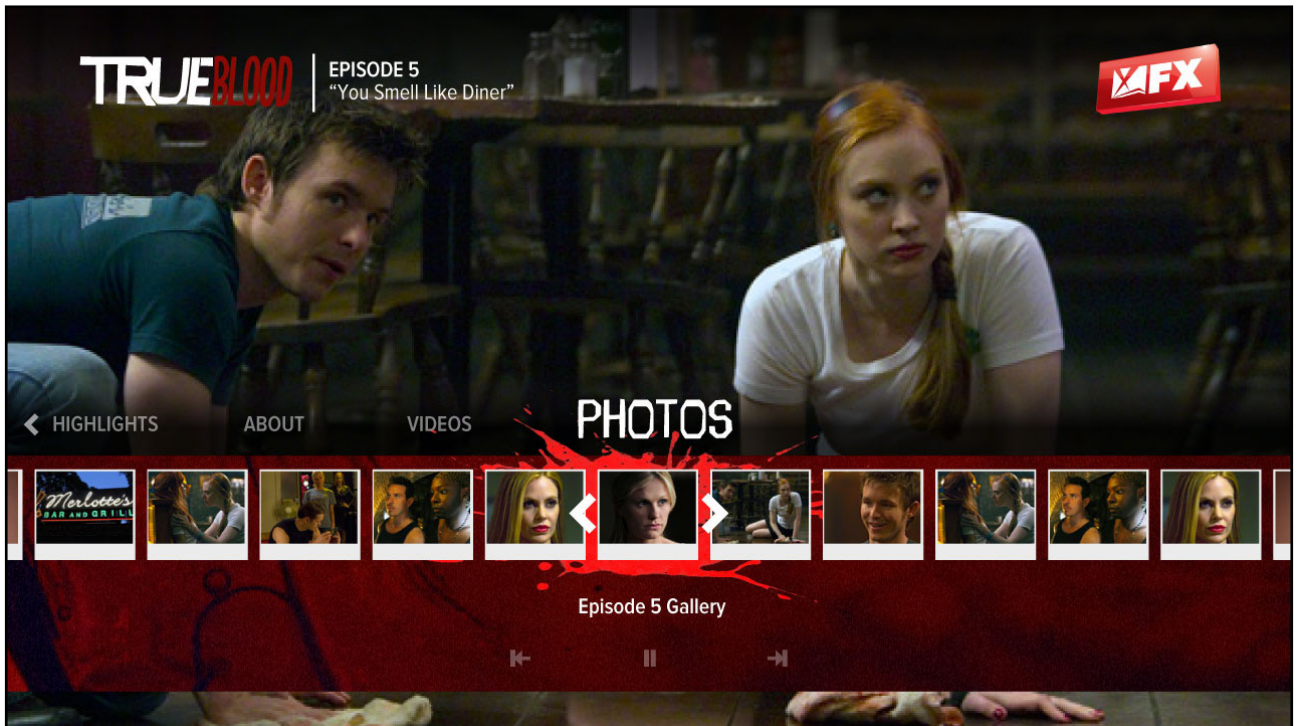

Highlights Screen

Main Menu

Text based menu. Large item in the middle indicates current page.
 Scrolling left or right when menu is in focus brings other items into the central view.
 Shown below

Content Screen

Episode Screen

1 Loading and PIN check screens

1 Highlights Screen

Highlights Screen

3 About Screen

4 Video Player Screen

Text Info Area

The text info area has a line of text that tells the viewer about what is playing, or about what is in focus on the thumb bar.

Episode Screens

8

9

Multiple video case

10

11