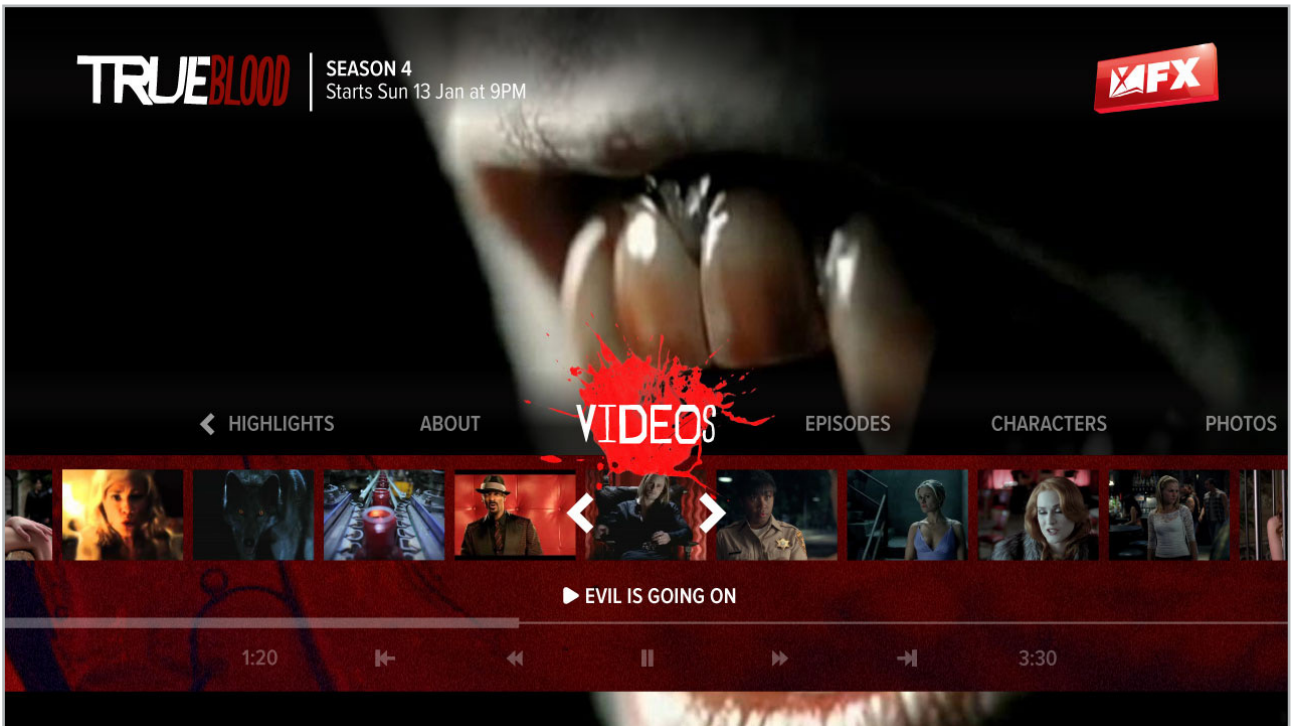

Highlights Screen

Main Menu

Text based menu. Large item in the middle indicates current page.
 Scrolling left or right when menu is in focus brings other items into the central view.
 Shown below

Content Screen

Episode Screen

1 Loading and PIN check screens

1 Highlights Screen

Highlights Screen

3 About Screen

4 Video Player Screen

Text Info Area

The text info area has a line of text that tells the viewer about what is playing, or about what is in focus on the thumb bar.

Thumb Bar

A carousel of thumbnails that trigger video.

Video Only

After a video is chosen the interactive lower third will disappear, and the video playlist can be viewed unobstructed. The interactive lower third will reappear when the viewer pressed the D-pad or the video transport buttons on the remote control.