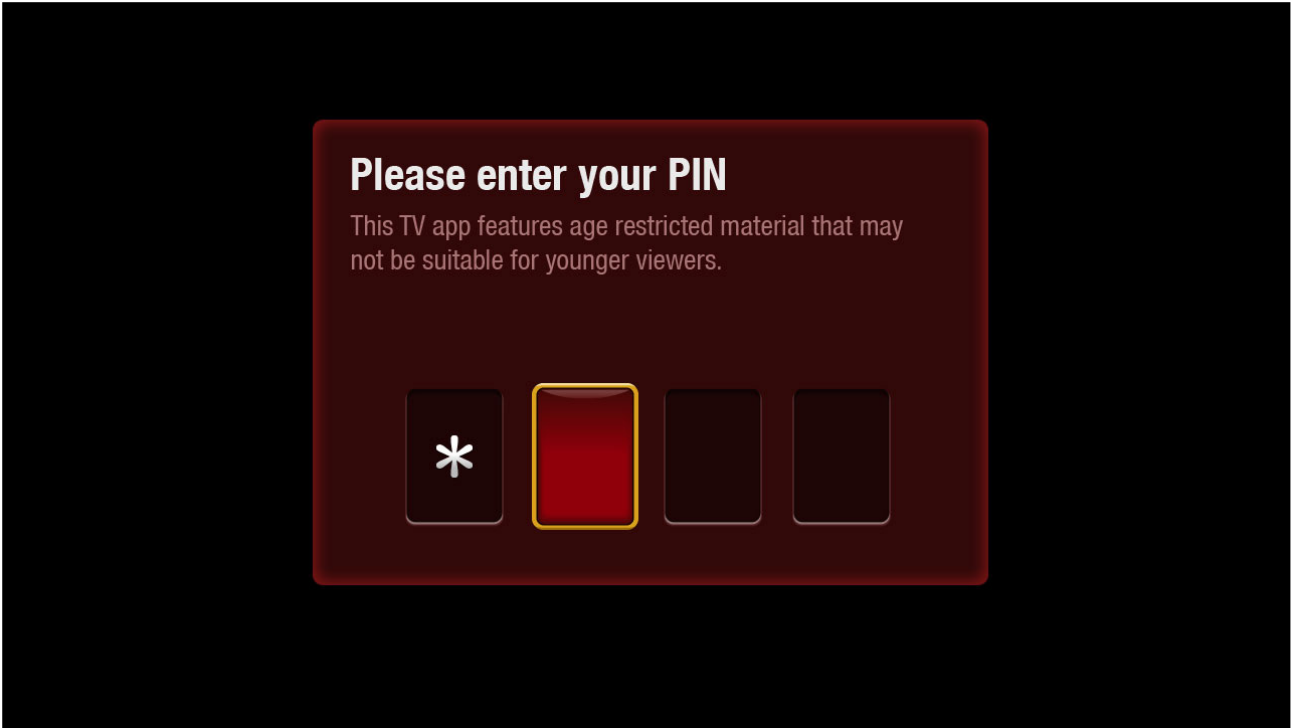

Highlights Screen

Main Menu

Text based menu. Large item in the middle indicates current page.
 Scrolling left or right when menu is in focus brings other items into the central view.
 Shown below

Content Screen

Episode Screen

1 Loading and PIN check screens

1 Highlights Screen

Highlights Screen

3 About Screen

4 Video Player Screen

Text Info Area

The text info area has a line of text that tells the viewer about what is playing, or about what is in focus on the thumb bar.

Thumb Bar

A carousel of thumbnails that trigger video.

Video Only

After a video is chosen the interactive lower third will disappear, and the video playlist can be viewed unobstructed. The interactive lower third will reappear when the viewer pressed the D-pad or the video transport buttons on the remote control.