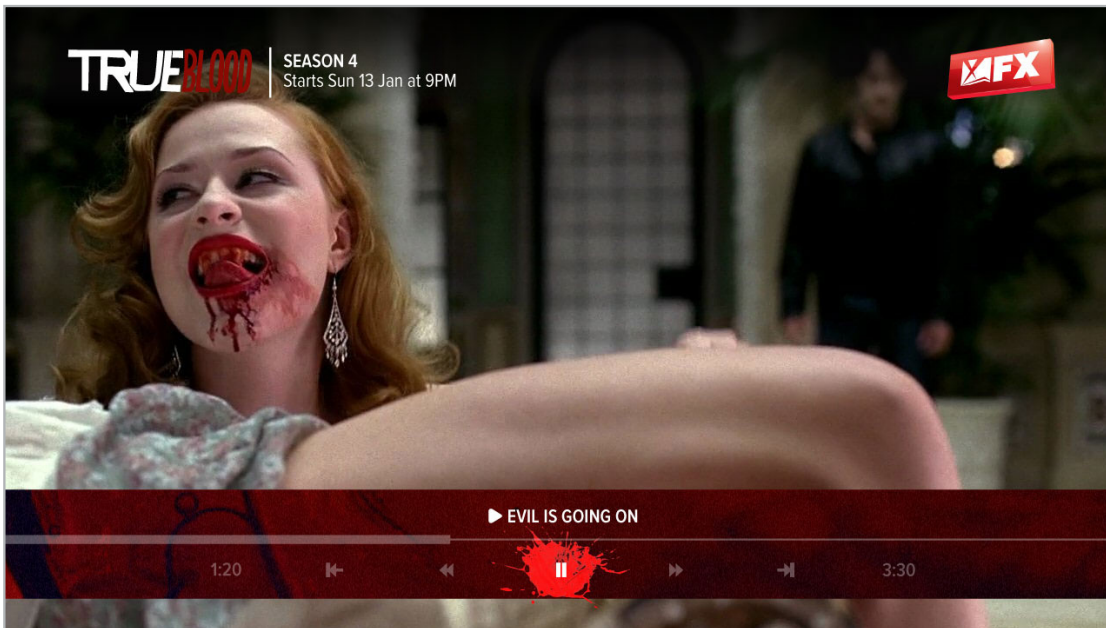

Highlights Screen

Main Menu

Text based menu. Large item in the middle indicates current page.
 Scrolling left or right when menu is in focus brings other items into the central view.
 Shown below

Content Screen

Episode Screen

1 Loading and PIN check screens

1 Highlights Screen

Highlights Screen

3 About Screen

4 Video Player Screen

Text Info Area

The text info area has a line of text that tells the viewer about what is playing, or about what is in focus on the thumb bar.

Thumb Bar

A carousel of thumbnails that trigger video.

Video Only

After a video is chosen the interactive lower third will disappear, and the video playlist can be viewed unobstructed. The interactive lower third will reappear when the viewer pressed the D-pad or the video transport buttons on the remote control.