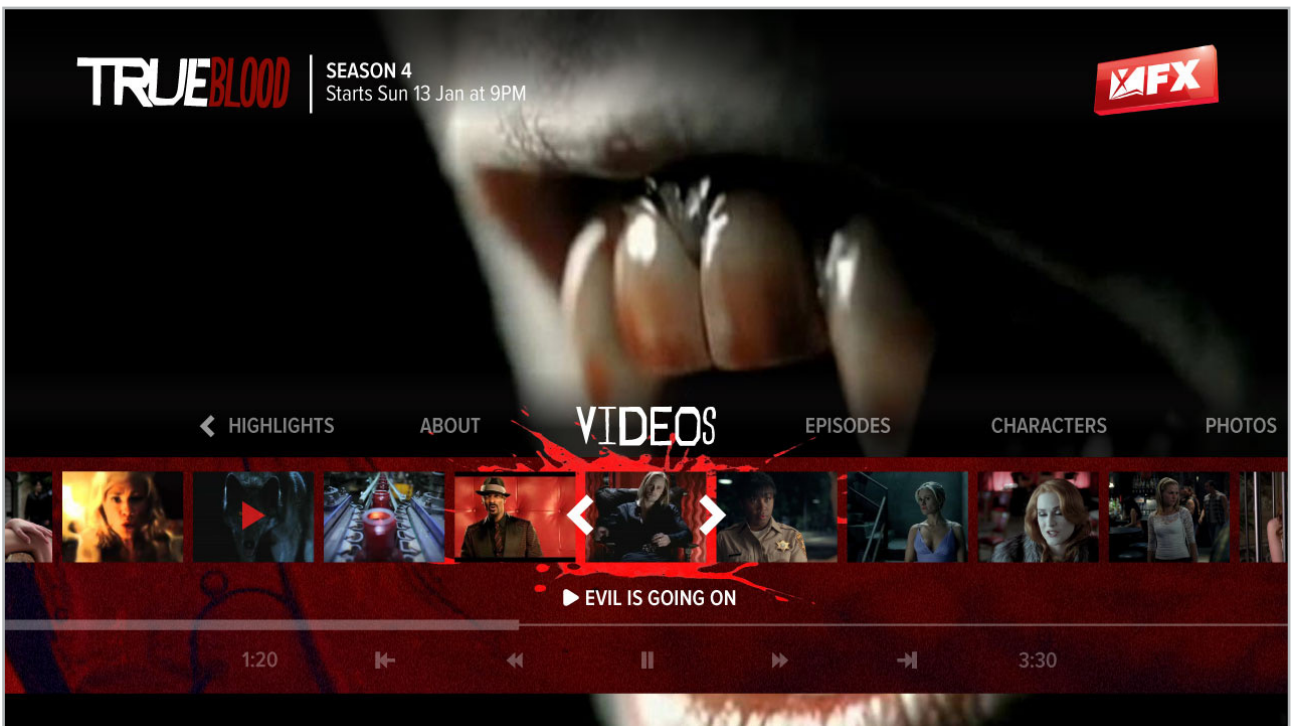

Highlights Screen

Main Menu

Text based menu. Large item in the middle indicates current page.
 Scrolling left or right when menu is in focus brings other items into the central view.
 Shown below

Content Screen

Episode Screen

1 Loading and PIN check screens

1 Highlights Screen

Highlights Screen

3 About Screen

4 Video Player Screen

Text Info Area

The text info area has a line of text that tells the viewer about what is playing, or about what is in focus on the thumb bar.

Thumb Bar

A carousel of thumbnails that trigger video.

Video Only

After a video is chosen the interactive lower third will disappear, and the video playlist can be viewed unobstructed. The interactive lower third will reappear when the viewer pressed the D-pad or the video transport buttons on the remote control.