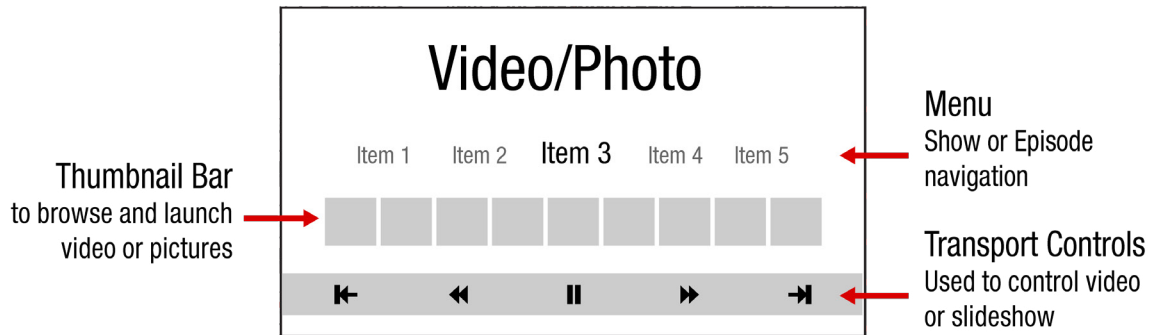

Highlights Screen

Main Menu

Text based menu. Large item in the middle indicates current page.
 Scrolling left or right when menu is in focus brings other items into the central view.
 Shown below

Content Screen

Episode Screen

1 Loading and PIN check screens

1 Highlights Screen

Highlights Screen

3 About Screen

4 Video Player Screen

Text Info Area

The text info area has a line of text that tells the viewer about what is playing, or about what is in focus on the thumb bar.

Thumb Bar

A carousel of thumbnails that trigger video.

Video Only

After a video is chosen the interactive lower third will disappear, and the video playlist can be viewed unobstructed. The interactive lower third will reappear when the viewer pressed the D-pad or the video transport buttons on the remote control.

Video with timeline (video transport mode)

If a viewer uses the video buttons on the remote only the compact timeline will appear on-screen.

Video with Full Interface (browse mode)

If a viewer presses the D-pad the full interface will appear, enabling them to choose a new video or control video.