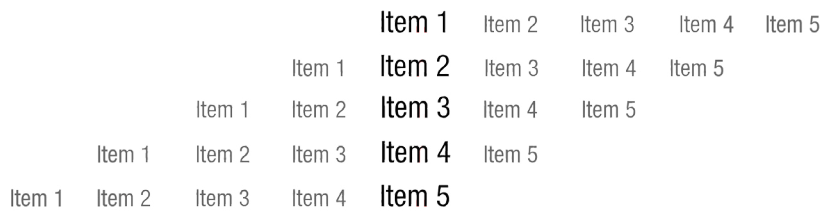

### Main Menu

Text based menu. Large item in the middle indicates current page.  
 Scrolling left or right when menu is in focus brings other items into the central view.  
 Shown below