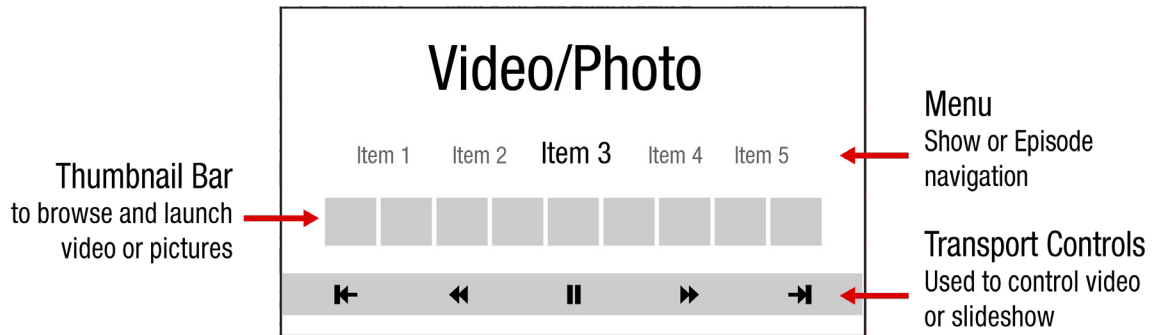

## Highlights Screen

### Main Menu

Text based menu. Large item in the middle indicates current page.  
 Scrolling left or right when menu is in focus brings other items into the central view.  
 Shown below

## Content Screen

### Text Info Area

The text info area has a line of text that tells the viewer about what is playing, or about what is in focus on the thumb bar.