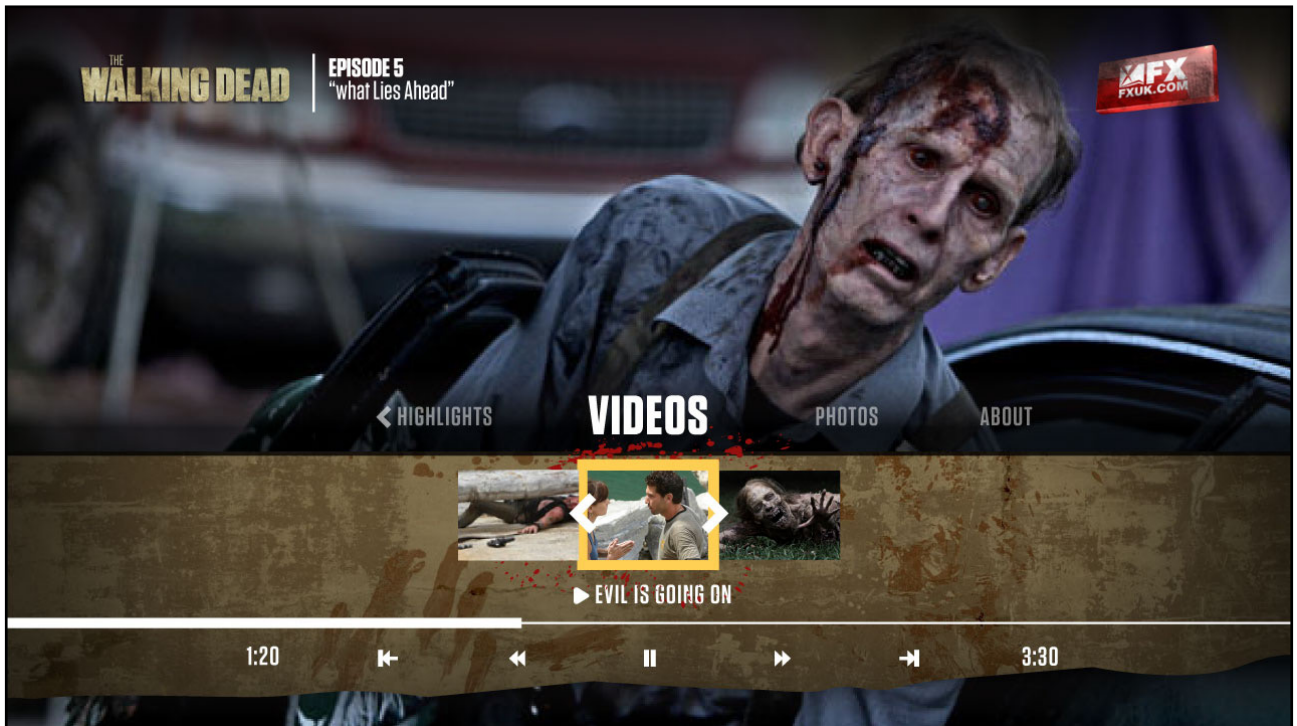

Episode Screens

8