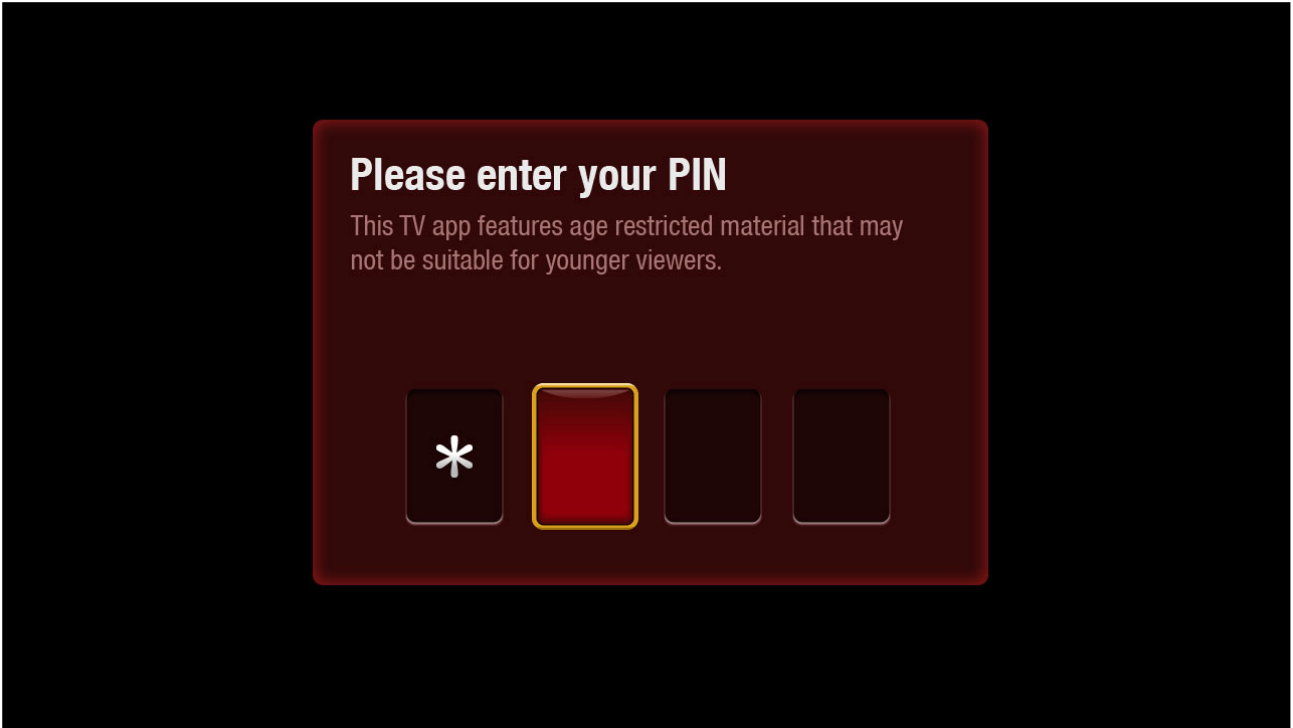

## Highlights Screen

### Main Menu

Text based menu. Large item in the middle indicates current page.  
 Scrolling left or right when menu is in focus brings other items into the central view.  
 Shown below

## Content Screen

## Episode Screen

1 Loading and PIN check screens

1 Highlights Screen