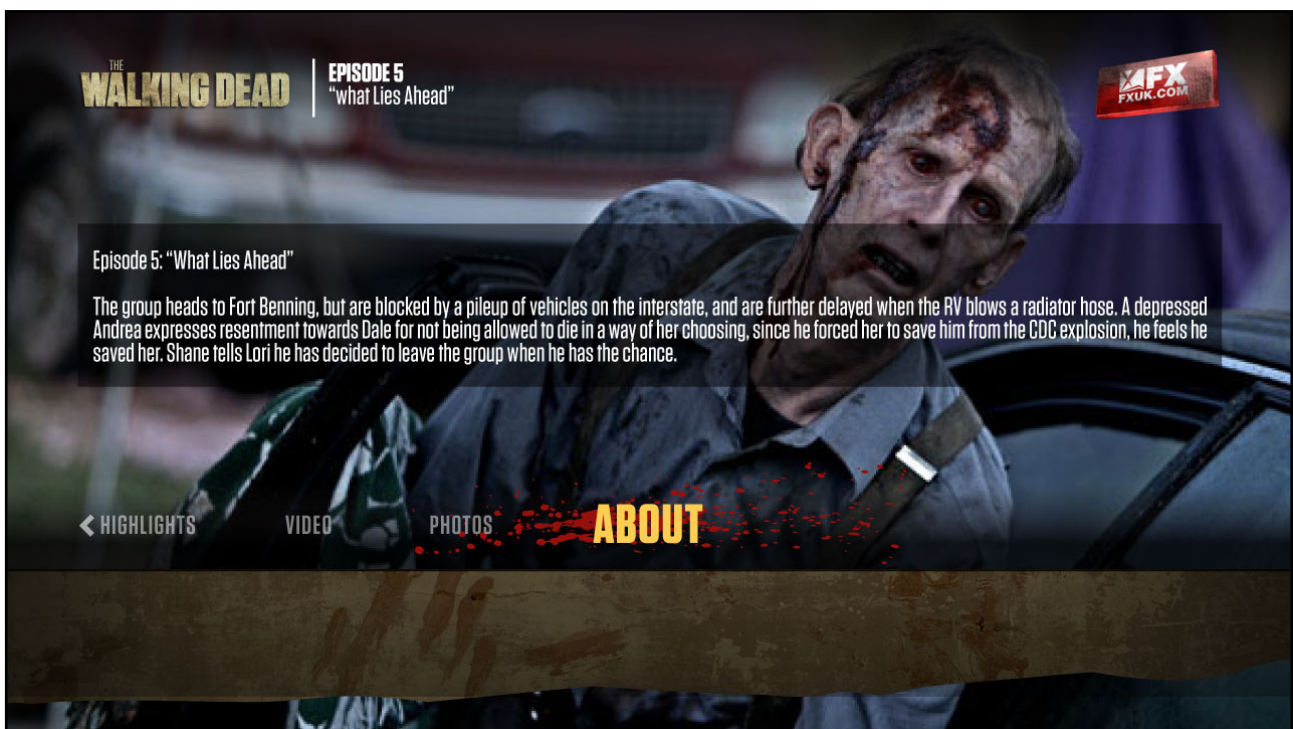

Episode Screens

8

9

Single video case

If an episode only has a single video there will be no thumbar shown. Pressing "Video" on the menu will play the video.