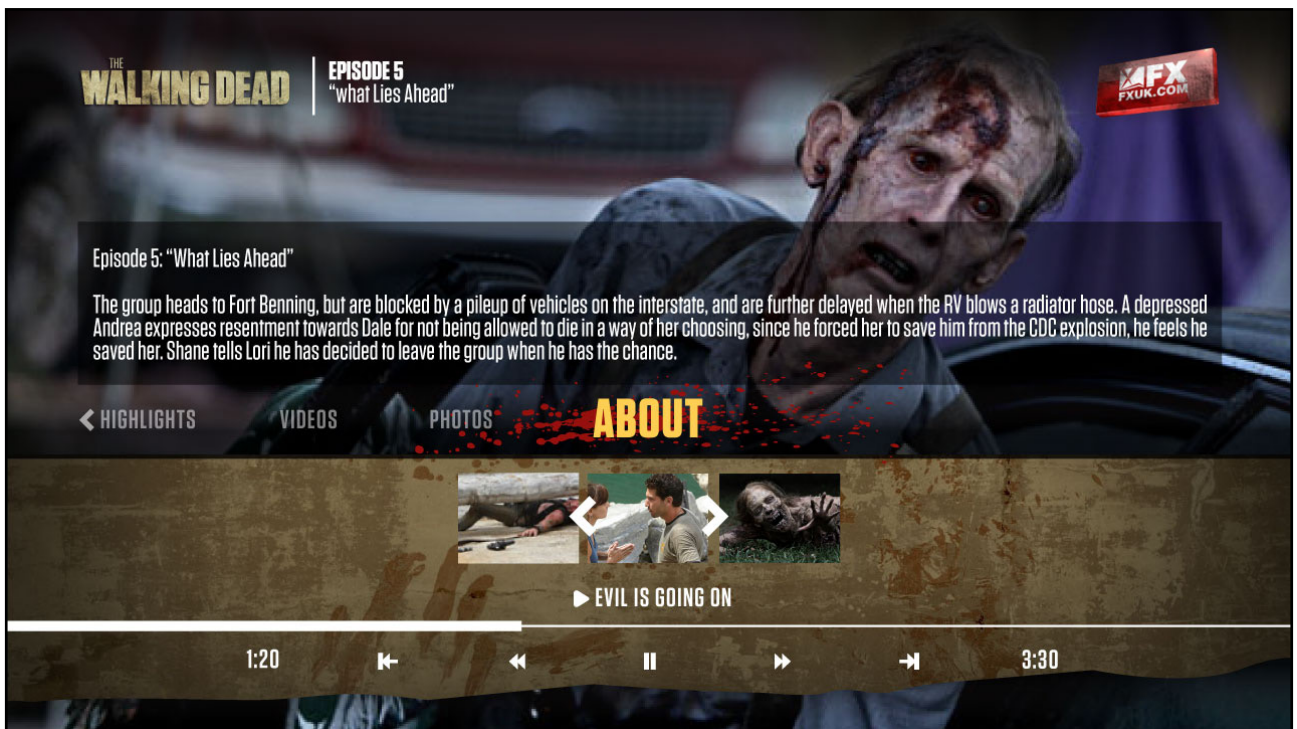

Episode Screens

8

9

Multiple video case