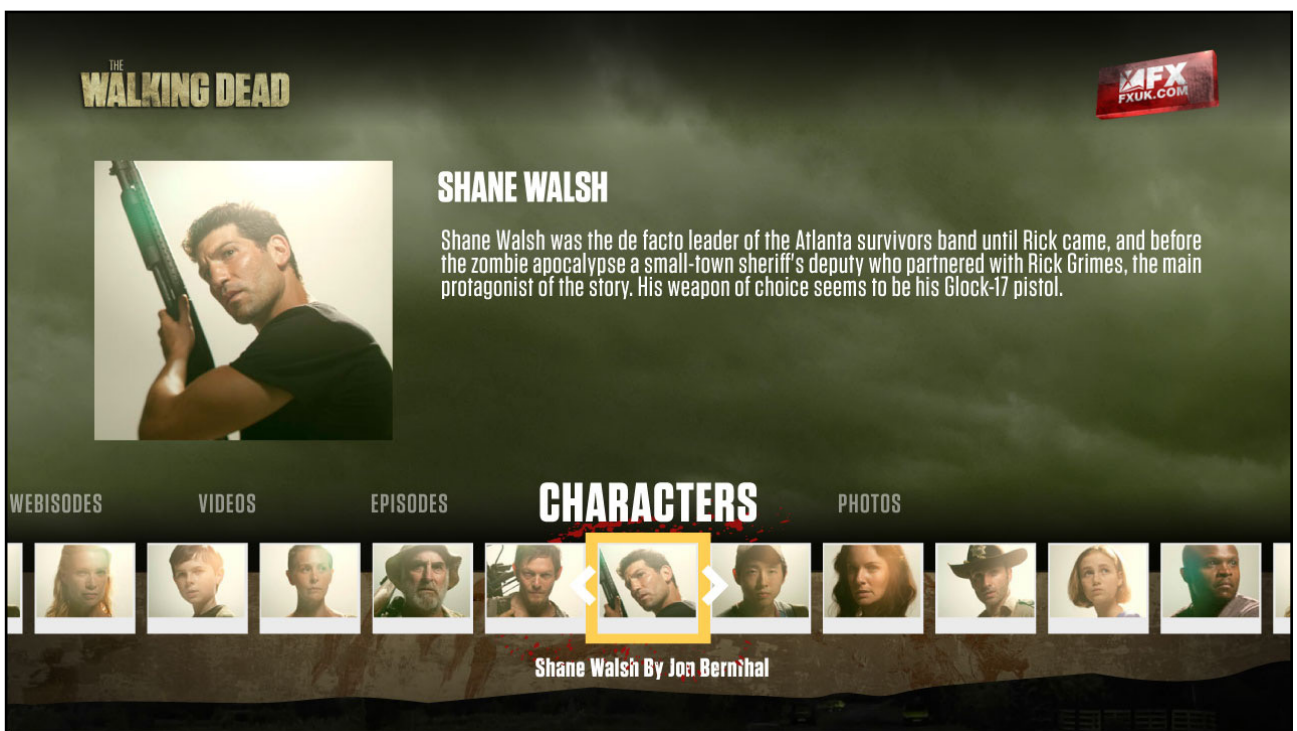

5 Characters Screen