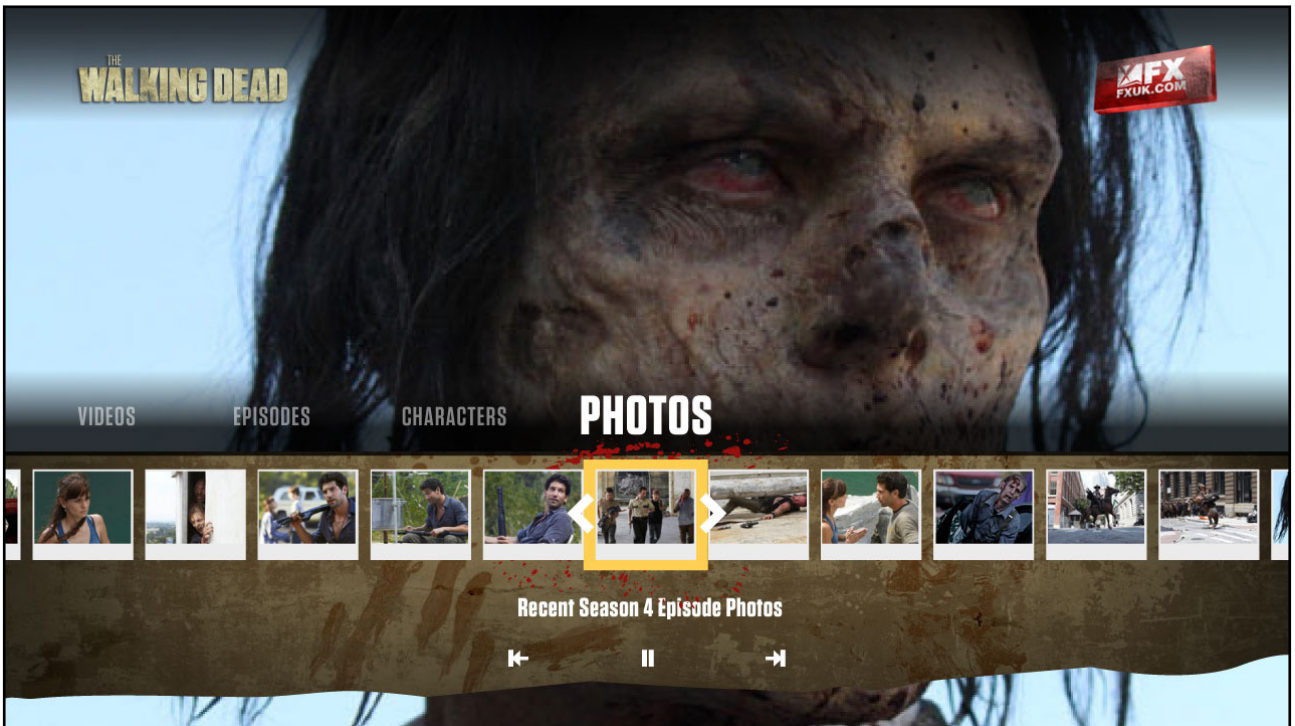

### Video with Full Interface (browse mode)

If a viewer presses the D-pad the full interface will appear, enabling them to choose a new video or control video.

5 Characters Screen

6 Slideshow Screen

7 Episodes Screen