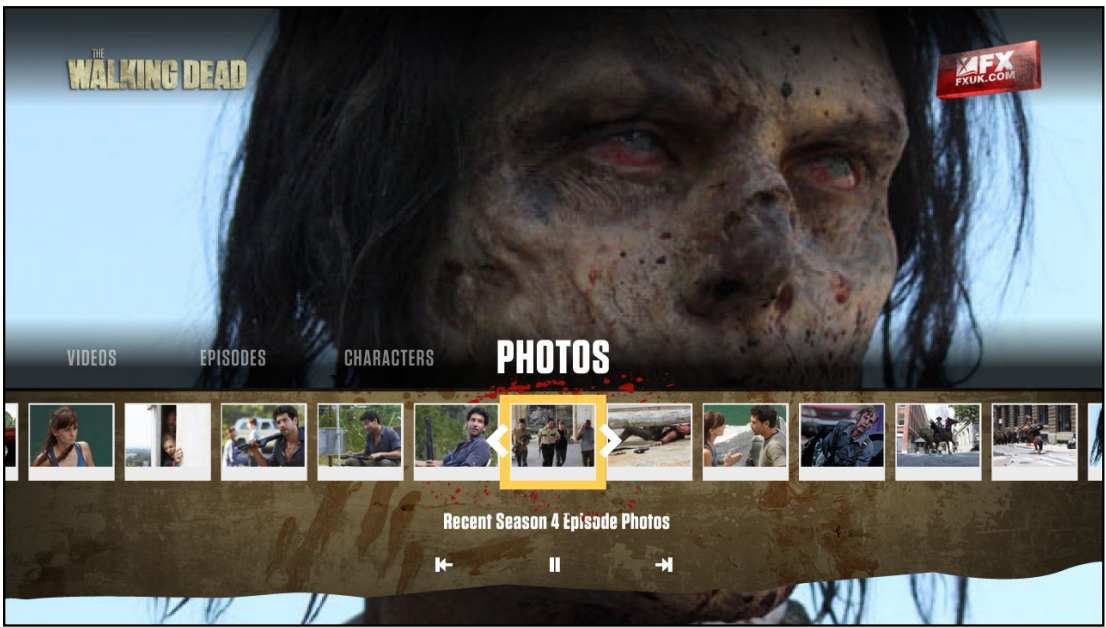

### Video with Full Interface (browse mode)

If a viewer presses the D-pad the full interface will appear, enabling them to choose a new video or control video.

5 Characters Screen

6 Slideshow Screen

7 Episodes Screen