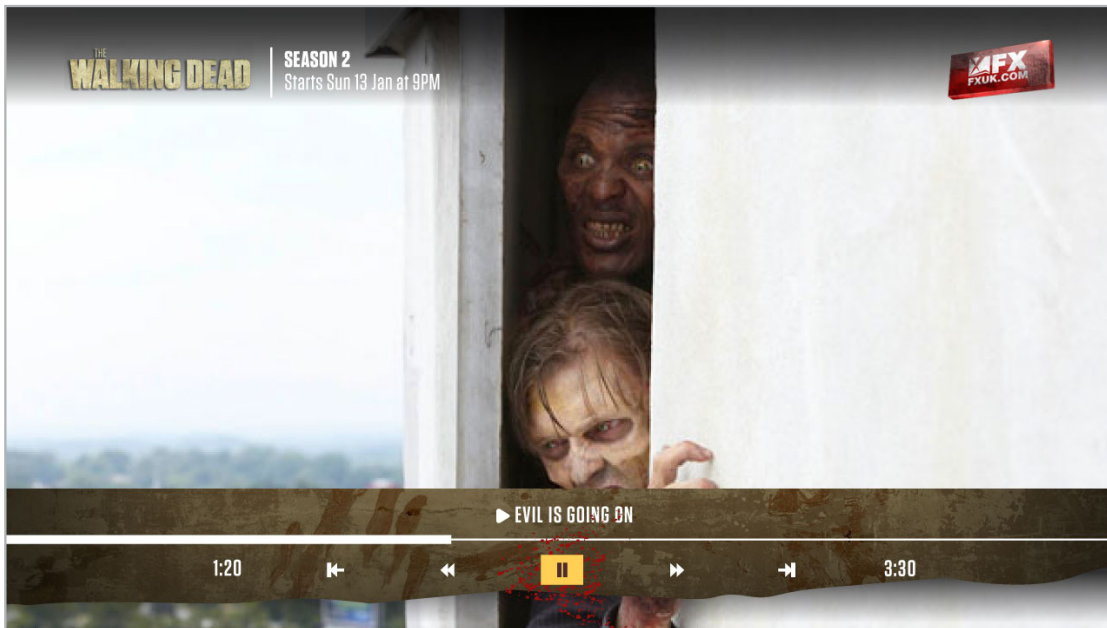

### Video Only

After a video is chosen the interactive lower third will disappear, and the video playlist can be viewed unobstructed. The interactive lower third will reappear when the viewer pressed the D-pad or the video transport buttons on the remote control.