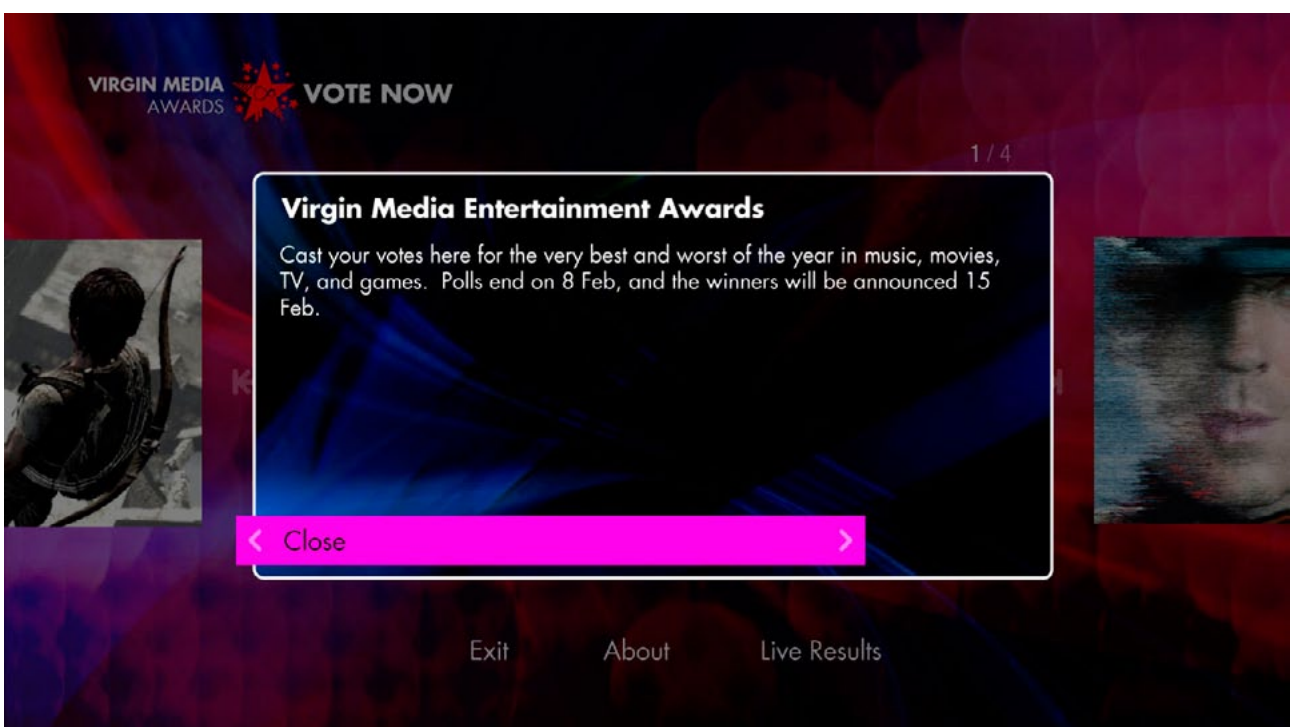

If the user presses DOWN the focus will move to the Main Menu. Note the tool tip update at the top right.

2

Home screen

2

3

The About pop-up is triggered by the on-screen button and the INFO button. **Title: 46 character limit, body: 700 character limit.** Note that there is only one focus on the screen at a time, so the focus and tool tip hides in the background when the pop-up appears. [copy shown above TBC]