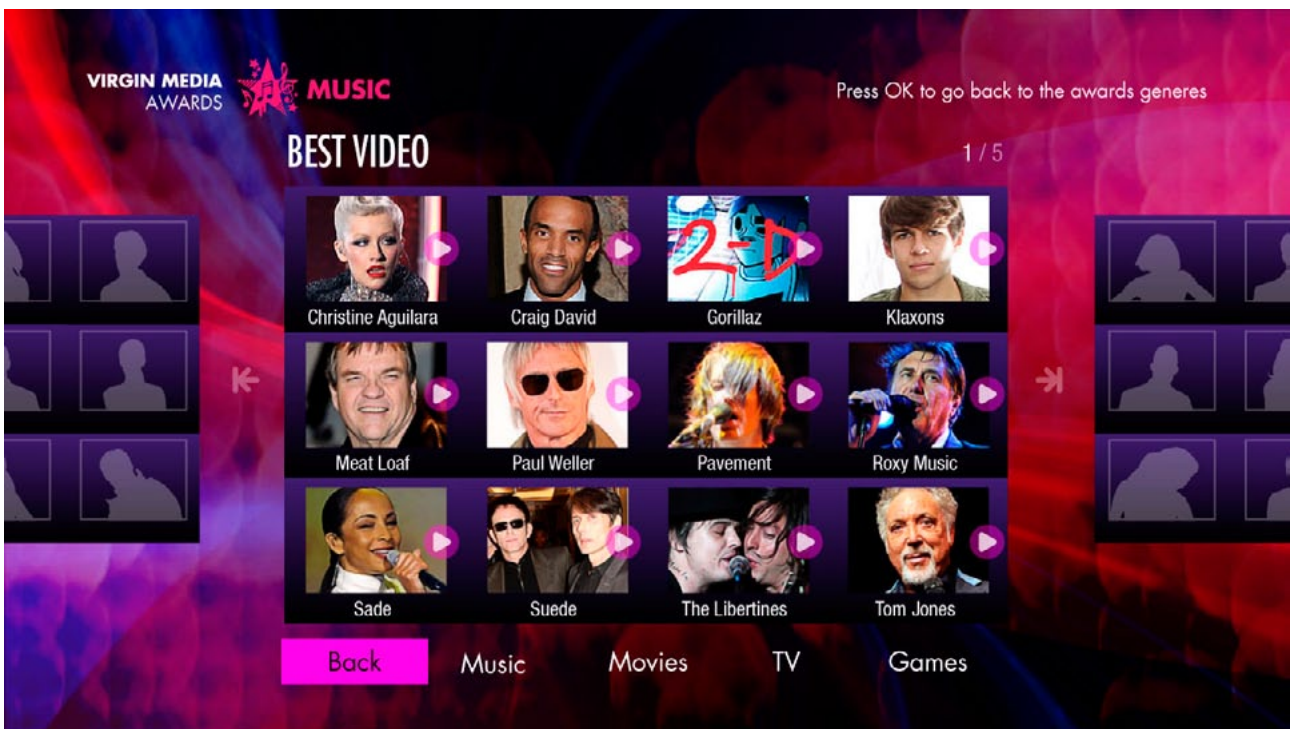

The “...more” button on the submenu allows the user to go to the previous page of subbuttons (both an OK press and a LEFT arrow press do this action).

List Screen (Live Results)

10

LEFT goes back to the Home Screen, an OK or RIGHT press will continue on to the voting prompt pop-up (see yellow number 6 on page 12).

If there is no video, an OK or RIGHT press allows the user to vote.

Category screen

4

This screen is similar to the Home screen, but with carousel buttons in 12 button groups (in a 3 x 4 matrix). Each group displays the 12 nominations for a category. When the user presses LEFT or RIGHT on the left or right limits of the group, the carousel advances. Each nominee button (180 x 145 px) has an image (140 x 105 px) and a title (16 characters wide. If more characters, the title starts scrolling when the button is in focus). [The category shown first is random every time a category screen in a genre loads]. Note the play icon that indicates which nominees have videos. Pressing the PLAY button on the remote will immediately play the video.