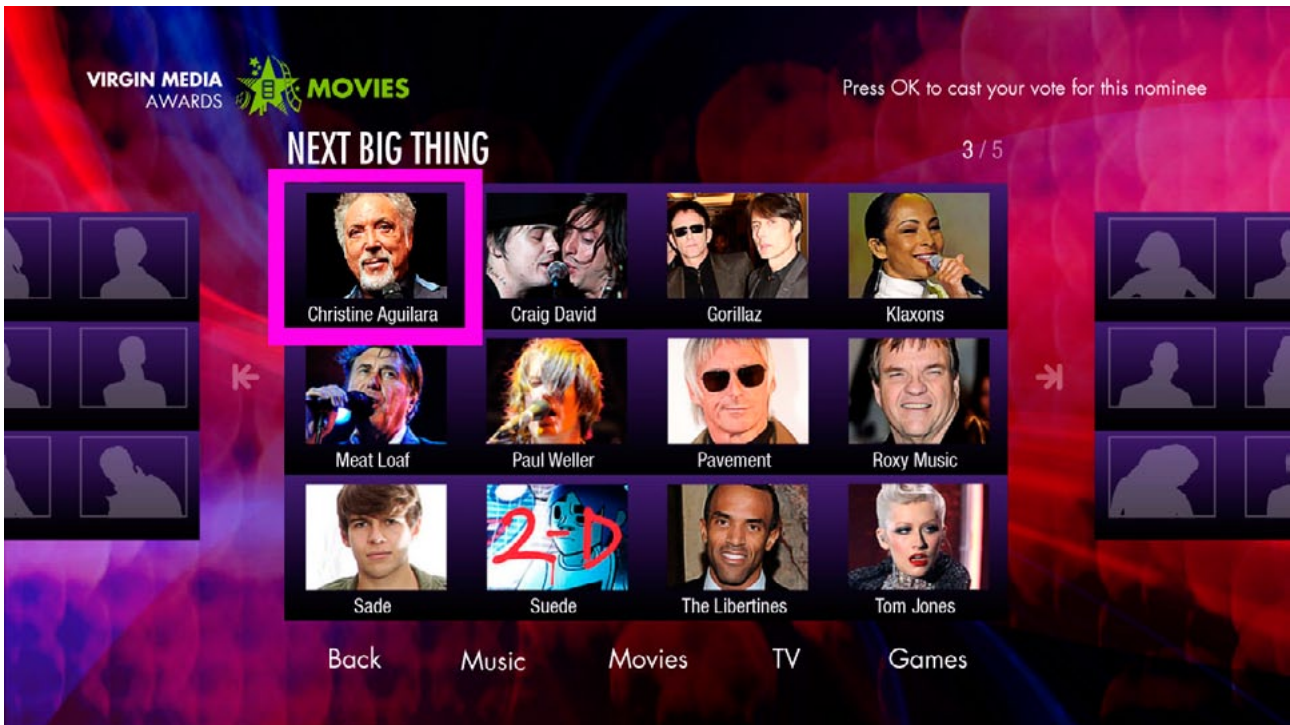

Category screen (no videos)

4

Initiate vote pop-up

5