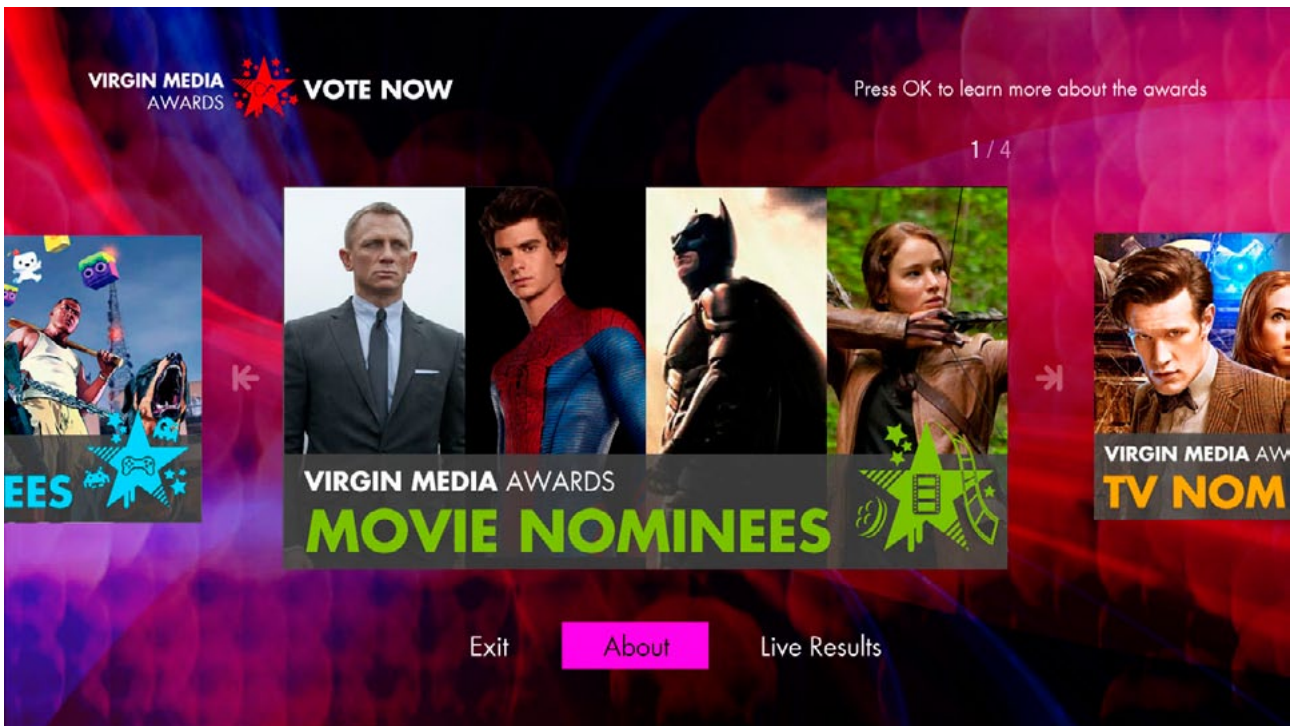

Home screen

2