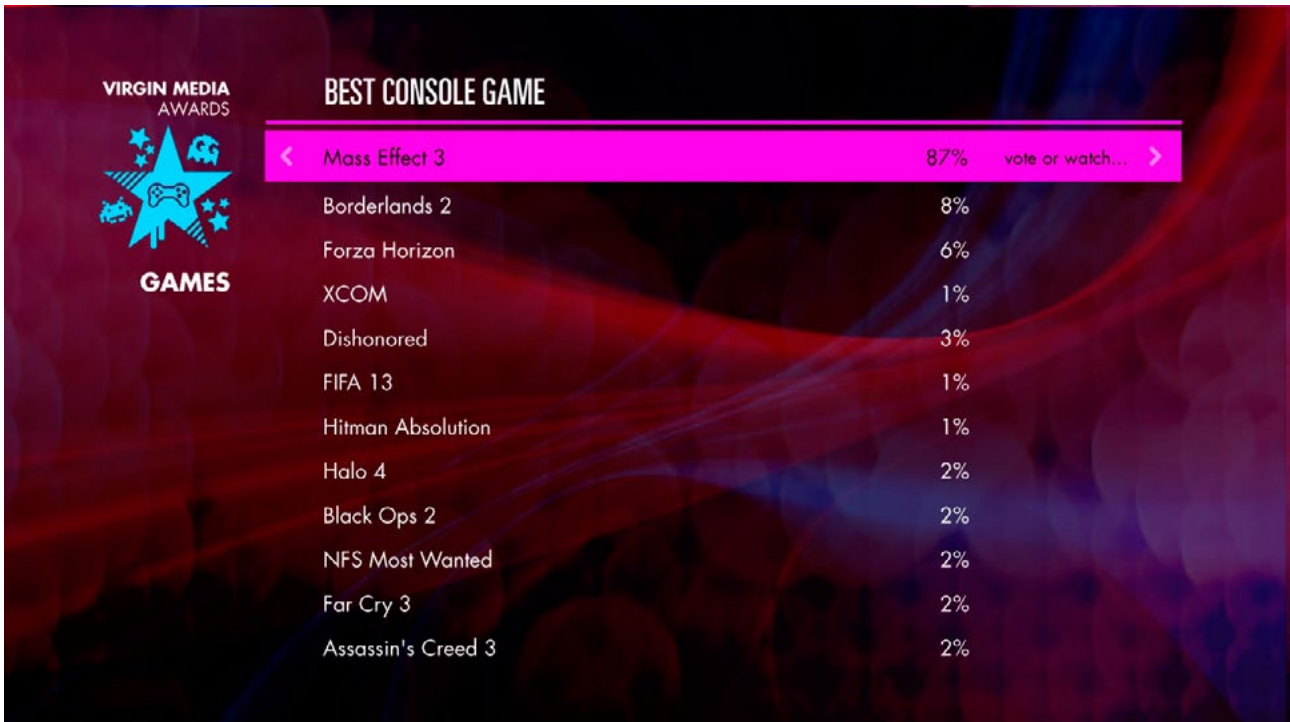

List Screen (Live Results)

10

LEFT goes back to the Home Screen, an OK or RIGHT press will continue on to the voting prompt pop-up (see yellow number 6 on page 12).