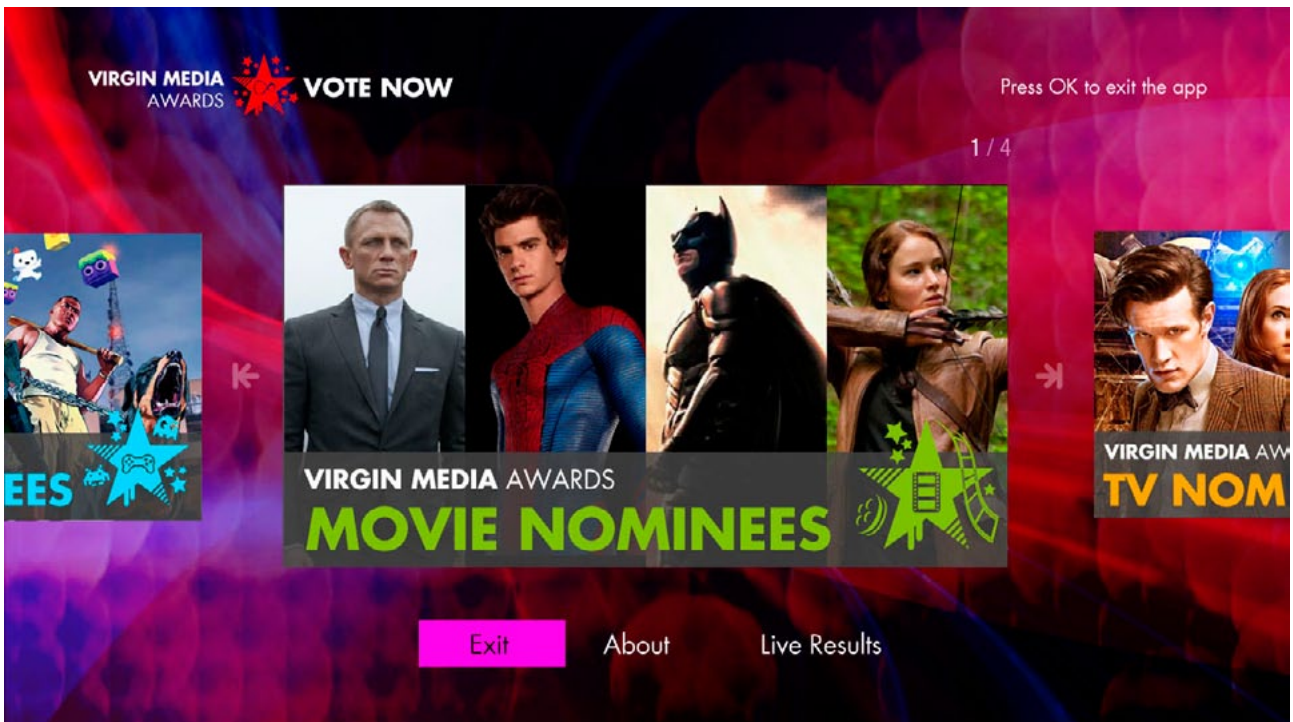

Loading screen

1

Home screen

2

After the loading screen the user is presented with the Home screen. The focus first appears on the carousel, which has 4 large buttons (each 720 x 380 px) that display links to the 4 awards genres (music, movies, TV, games). The carousel advances automatically (about 5 seconds on each item) but can also be controlled manually (nb. manual operation stops automatic advance until the screen is loaded again). Skip buttons on the remote are also shortcuts for advancing the carousel at any time. An indicator at the top right of the central button ("1 / 4") shows which button is centered and how many buttons there are. A tool tip at the top right of the screen indicated what happens when the user presses OK on the button in focus. [Genre shown on load is randomised]