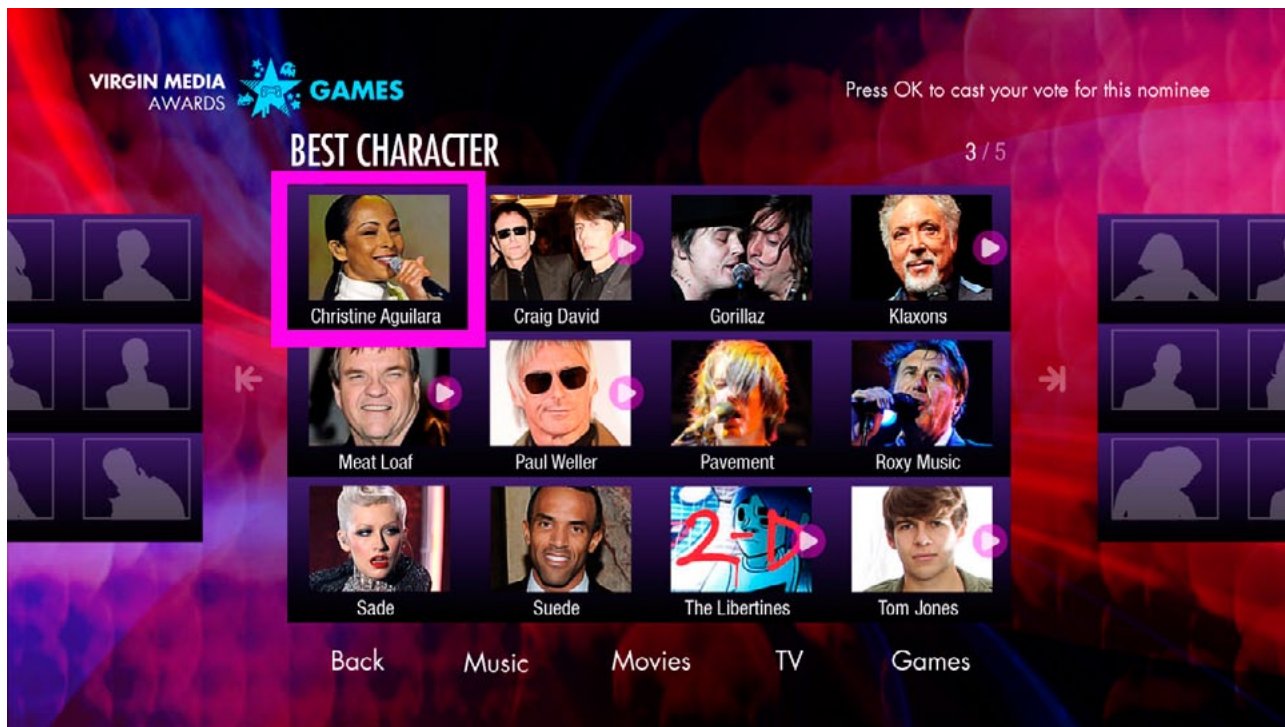

Category screen (mix of video and non-video nominees)

4