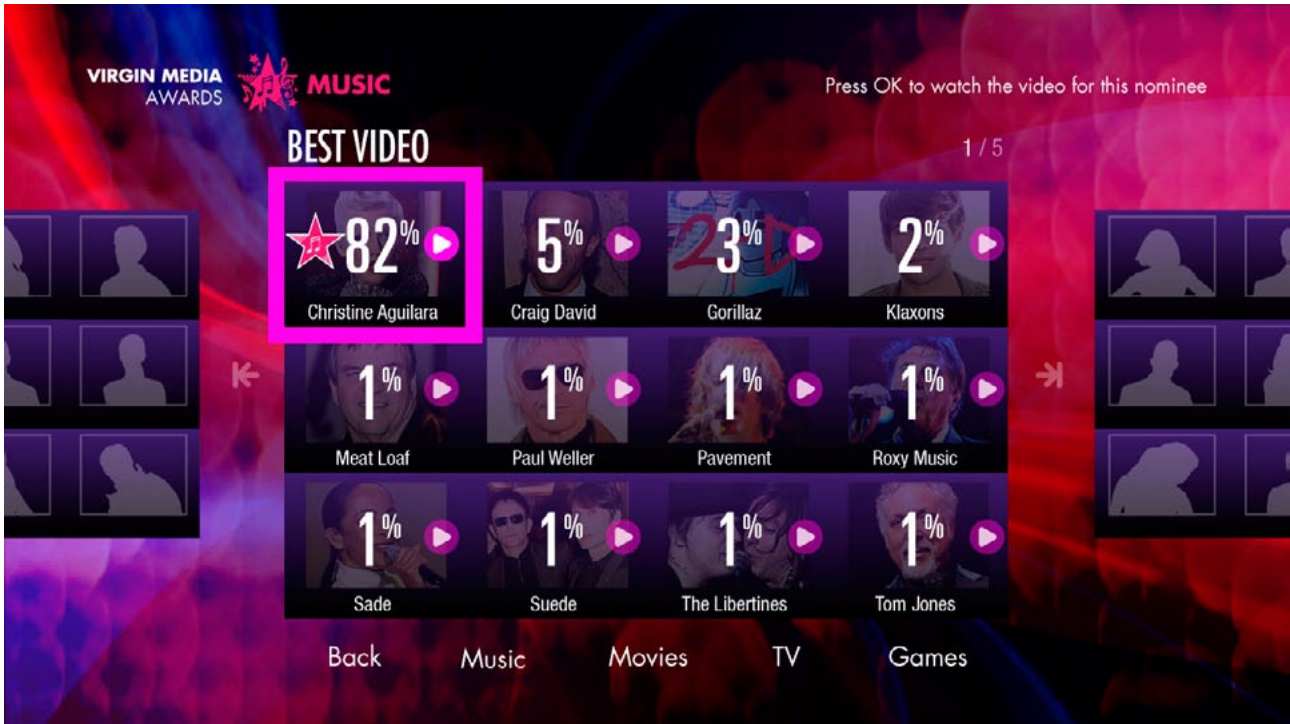

Note there is no tool tip or RIGHT button hint, as the results are no longer linked after a vote.

2. Votes Closed Phase (8 Feb - 13 Feb 2013)

Loading screen

1

Loading screen is updated, announcing that the votes have been closed. An OK press exits the app and returns the user to the Apps & Games grid.

3. Results Phase (13 Feb - ? 2013)

Loading screen

1

Loading screen is updated, announcing that the final results have been tallied.

Home screen

2

Home screen carousel now links to results. The menu button that used to read “Live Results” has now been changed to simply “Results”.

Category screen

4

Once the results are tallied they will be displayed on the category carousel. Categories that have videos will link to the video screen. Nominees are displayed with the highest votes shown first in the upper left to the lowest votes shown last on the lower right.

Category screen

4

Video Player

7

Note the player no longer has a vote now button. The time stamp has moved from the upper third and now occupies the space where the link button used to be.

There is also no more persistent green button hint.