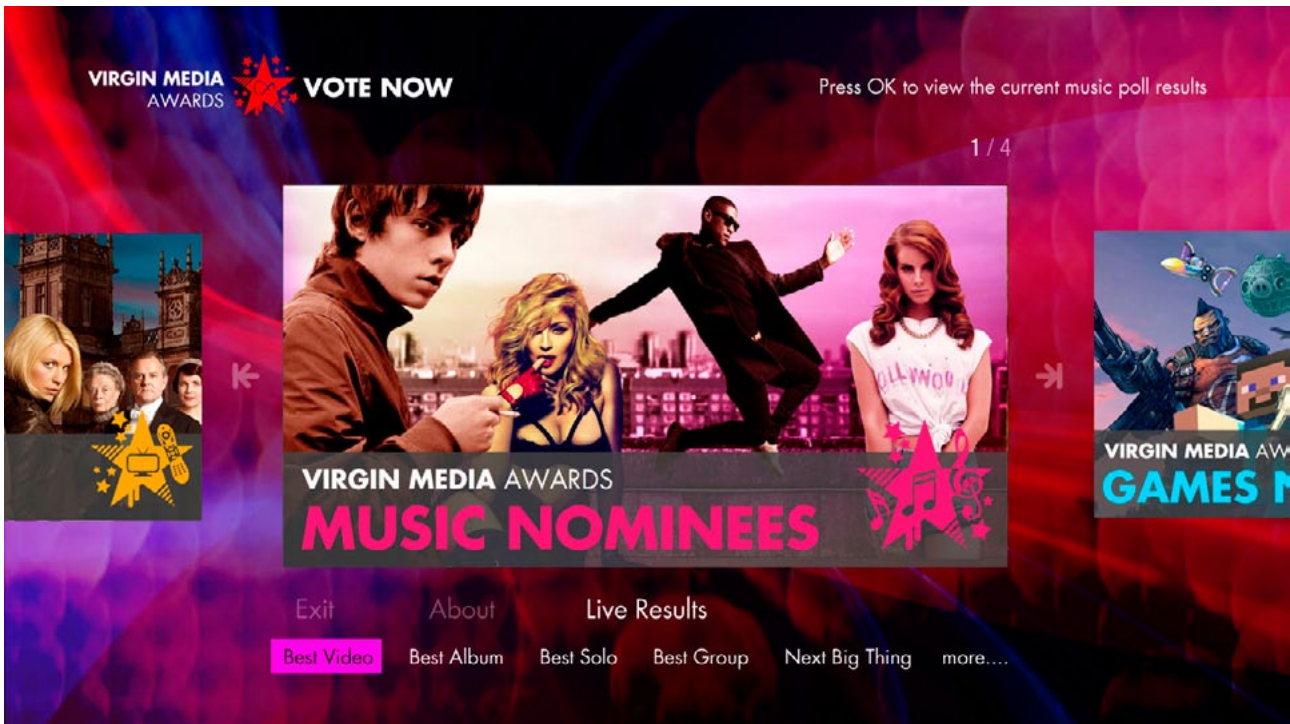

Home screen

2

The Live Results button reveals a submenu of the award category names. The submenu displays one genre at a time (the “more...” buttons allow the user to paginate, by either pressing OK or using the right arrow).