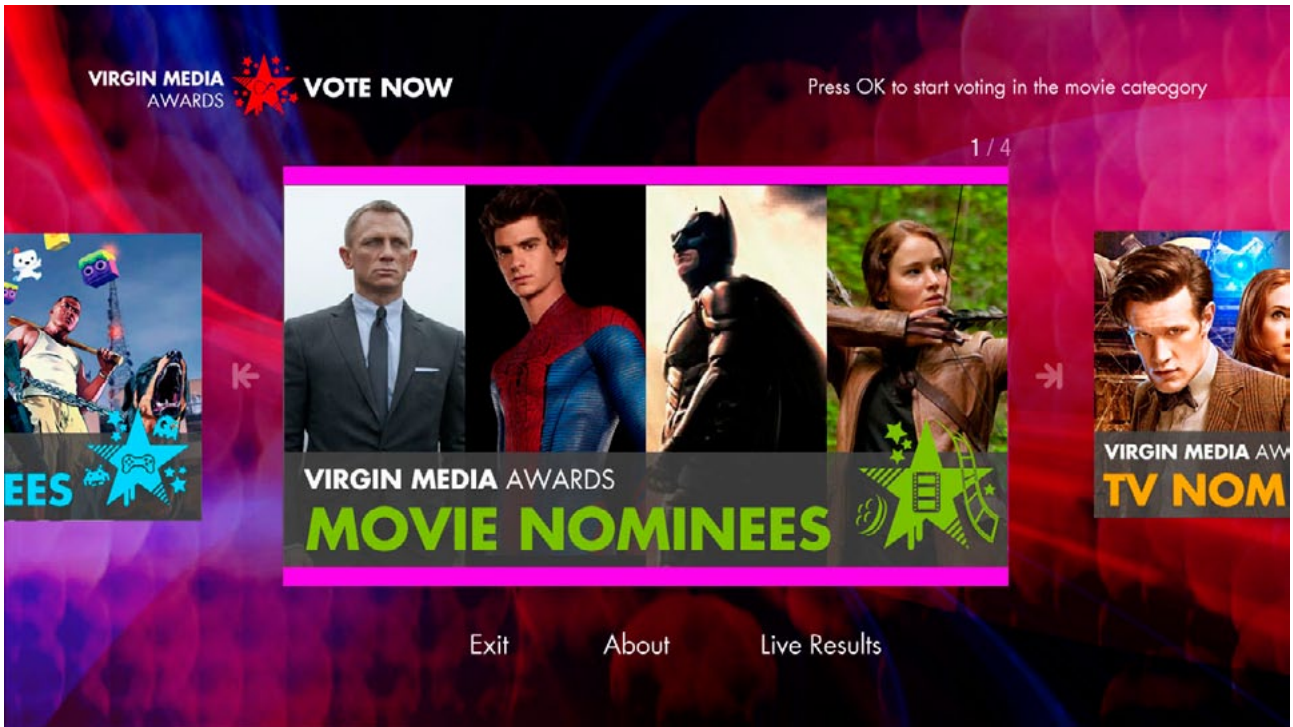

Home screen

2

After the loading screen the user is presented with the Home screen. The focus first appears on the carousel, which has 4 large buttons (each 720 x 380 px) that display links to the 4 awards genres (music, movies, TV, games). The carousel advances automatically (about 5 seconds on each item) but can also be controlled manually (nb. manual operation stops automatic advance until the screen is loaded again). Skip buttons on the remote are also shortcuts for advancing the carousel at any time. An indicator at the top right of the central button ("1 / 4") shows which button is centered and how many buttons there are. A tool tip at the top right of the screen indicated what happens when the user presses OK on the button in focus. [Genre shown on load is randomised]