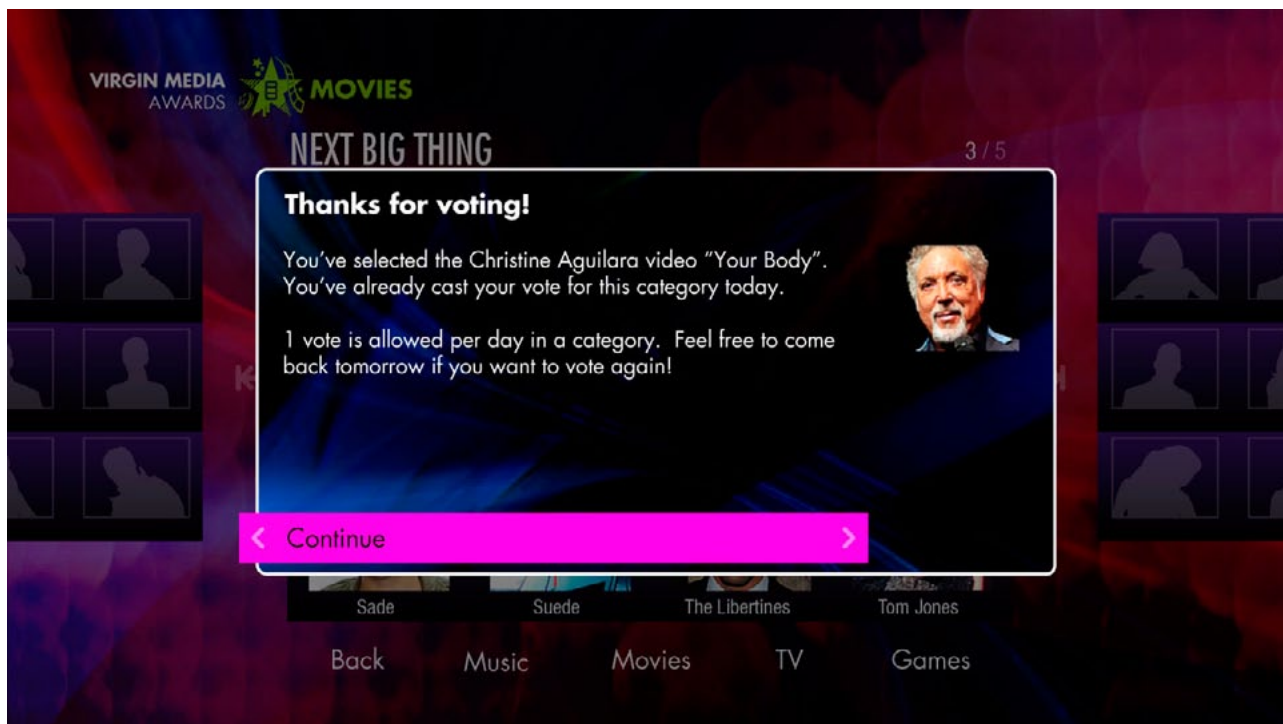

Initiate vote pop-up (if vote already recorded)

6

If the user presses OK on a nominee button in a video category that has already been voted on they will be prompted to watch the video only. A 'Vote now' button will be returned to the prompt when the app is reset at midnight.

Category screen (no videos)

4

Initiate vote pop-up

5

If the user presses the nomination button that is not associated with a video a pop-up will appear confirming their vote. A vote confirmation pop-up is shown after this (see yellow number 9 on page 15).

Category screen (category with no videos, after vote)

4

Note that the focus now encompasses the entire group of nominees (multiple cells have now been merged into a single interactive cell), which will persist until midnight when voting opens again.

Vote confirmation pop-up (no video)

9

If the user presses OK the nomination button group that is not associated with a video and they've already voted a pop-up will appear confirming they've already voted.