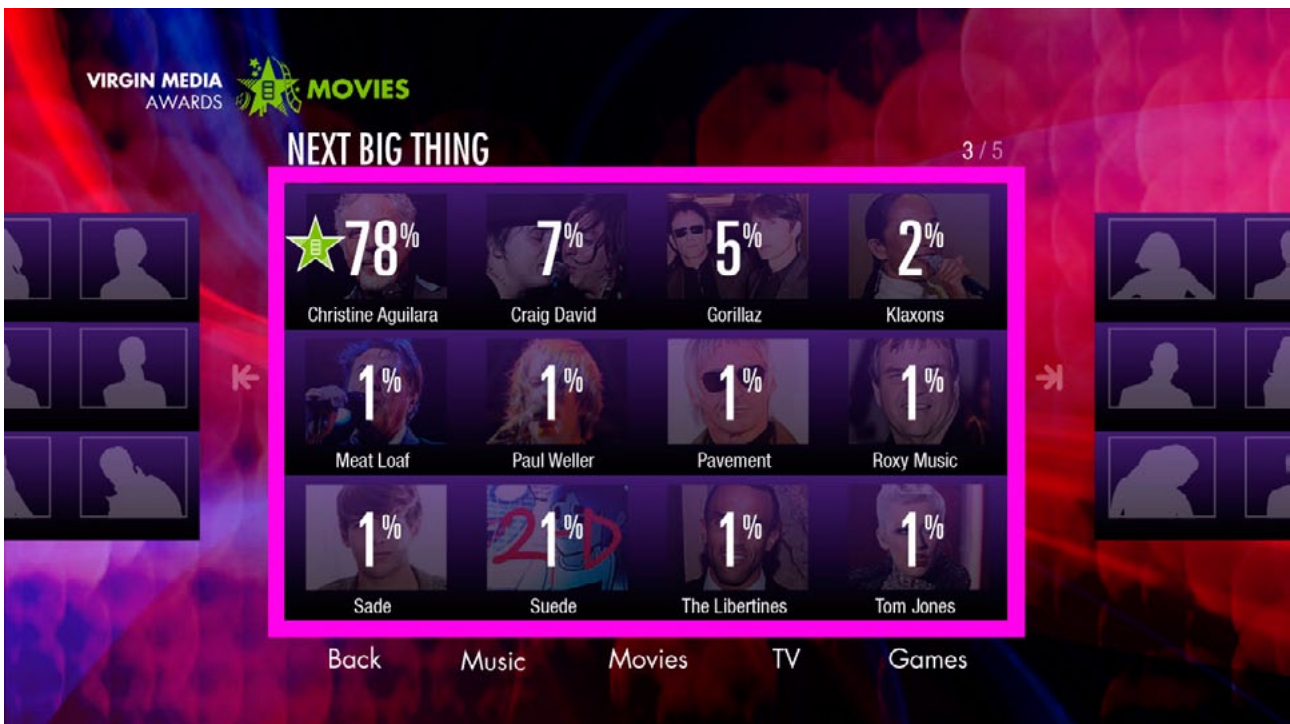

Note there is no tool tip or RIGHT button hint, as the results are no longer linked after a vote.

2. Votes Closed Phase (8 Feb - 13 Feb 2013)

Loading screen

1

Loading screen is updated, announcing that the votes have been closed. An OK press exits the app and returns the user to the Apps & Games grid.

3. Results Phase (13 Feb - ? 2013)

Loading screen

1

Loading screen is updated, announcing that the final results have been tallied.

Home screen

2

Home screen carousel now links to results. The menu button that used to read “Live Results” has now been changed to simply “Results”.

Category screen

4

Once the results are tallied they will be displayed on the category carousel. Categories that have videos will link to the video screen. Nominees are displayed with the highest votes shown first in the upper left to the lowest votes shown last on the lower right.

Category screen

4

Video Player

7

Note the player no longer has a vote now button. The time stamp has moved from the upper third and now occupies the space where the link button used to be.

There is also no more persistent green button hint.