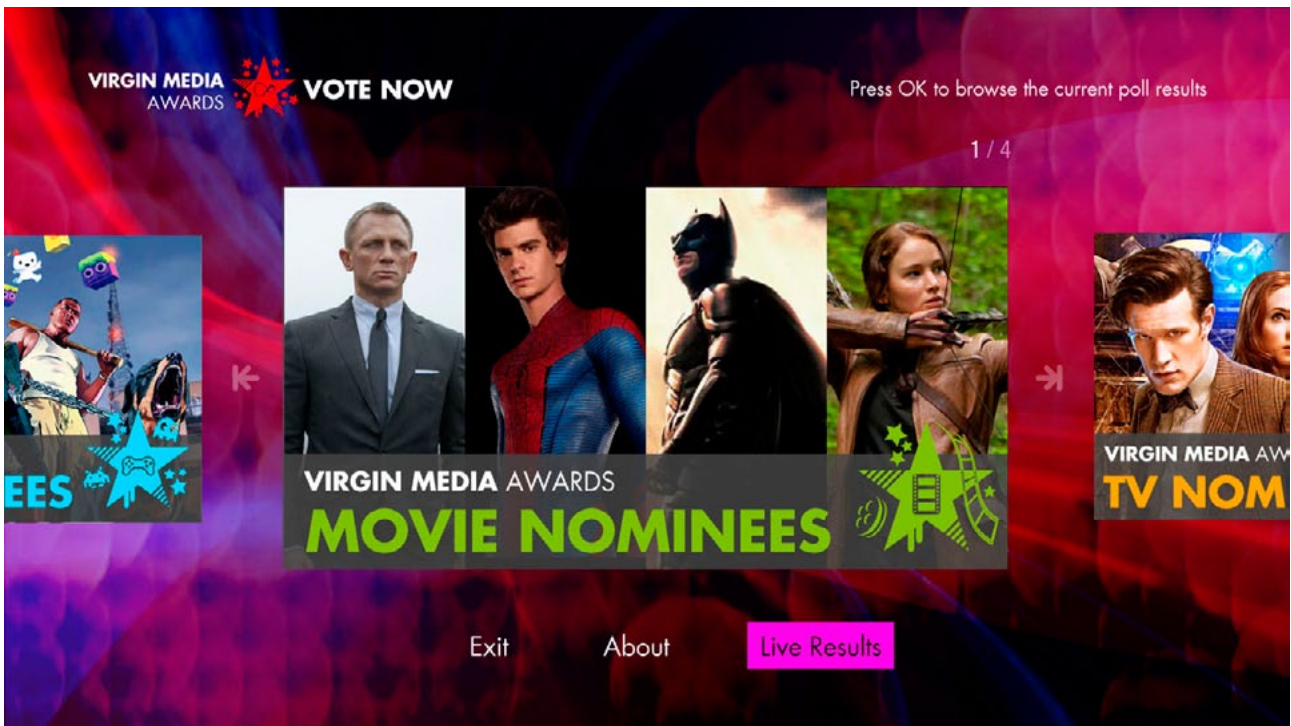

Home screen

2

The Live Results button reveals a submenu of the award category names. The submenu displays one genre at a time (the “more...” buttons allow the user to paginate, by either pressing OK or using the right arrow). **The 5 subbuttons first shown matches the genre shown centre screen on the carousel** (eg. If the Movies button is shown and Live Results is pressed, the submenu shows the 5 movie categories). Note the tooltip update in the upper right.