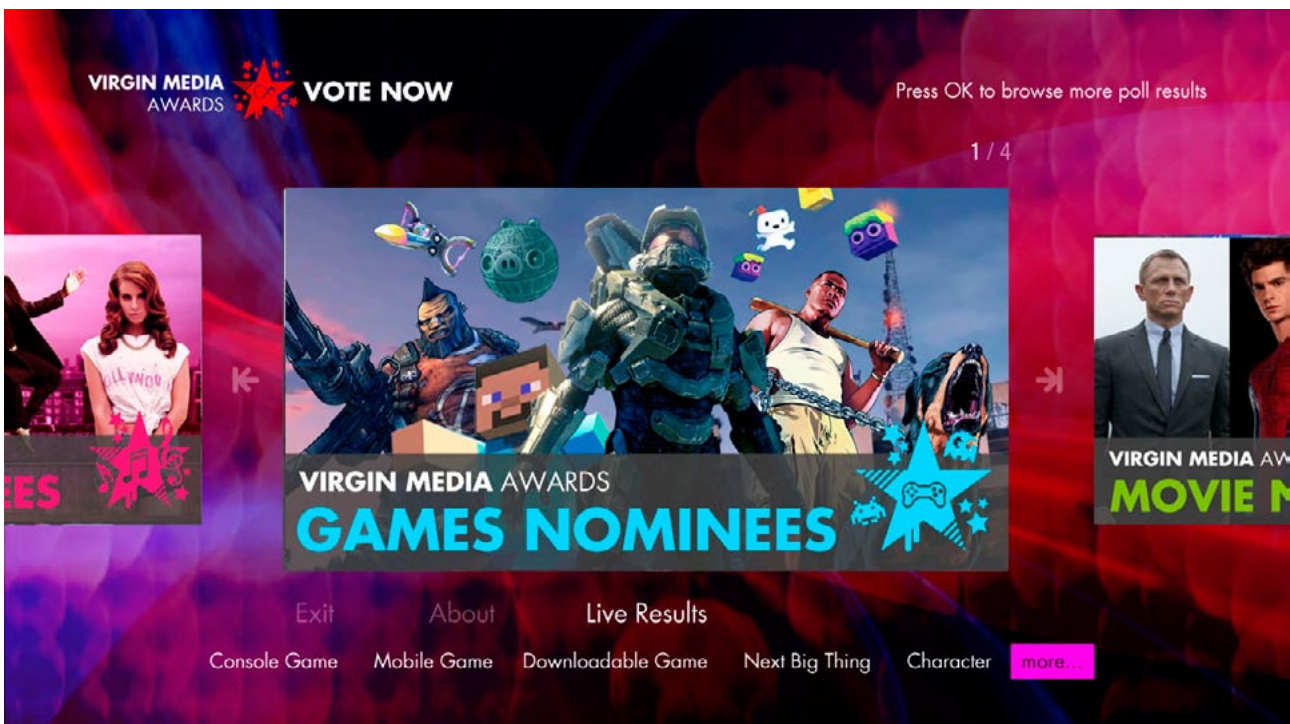

The “...more” button on the submenu allows the user to go to the previous page of subbuttons (both an OK press and a LEFT arrow press do this action).