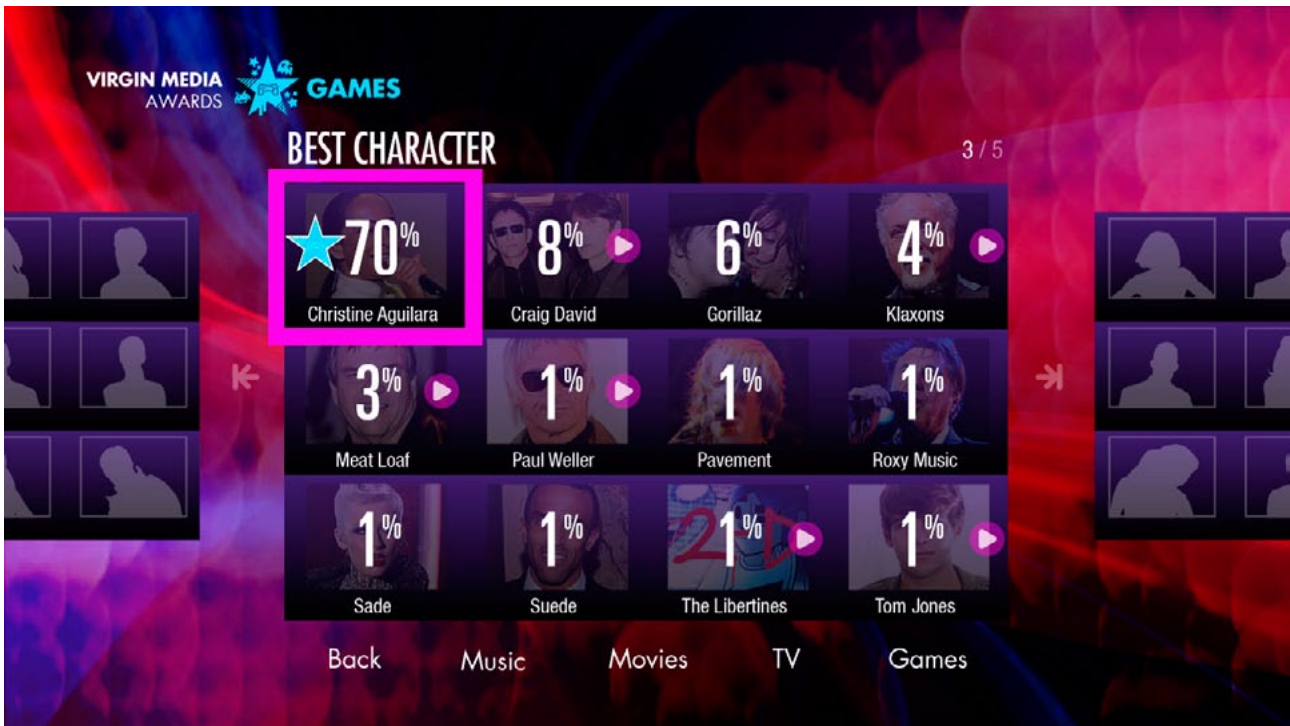

3. Results Phase (13 Feb - ? 2013)

Loading screen

1

Loading screen is updated, announcing that the final results have been tallied.

Home screen

2

Home screen carousel now links to results. The menu button that used to read “Live Results” has now been changed to simply “Results”.

Category screen

4

Once the results are tallied they will be displayed on the category carousel. Categories that have videos will link to the video screen. Nominees are displayed with the highest votes shown first in the upper left to the lowest votes shown last on the lower right.

Category screen

4

Video Player

7

Note the player no longer has a vote now button. The time stamp has moved from the upper third and now occupies the space where the link button used to be.

There is also no more persistent green button hint.