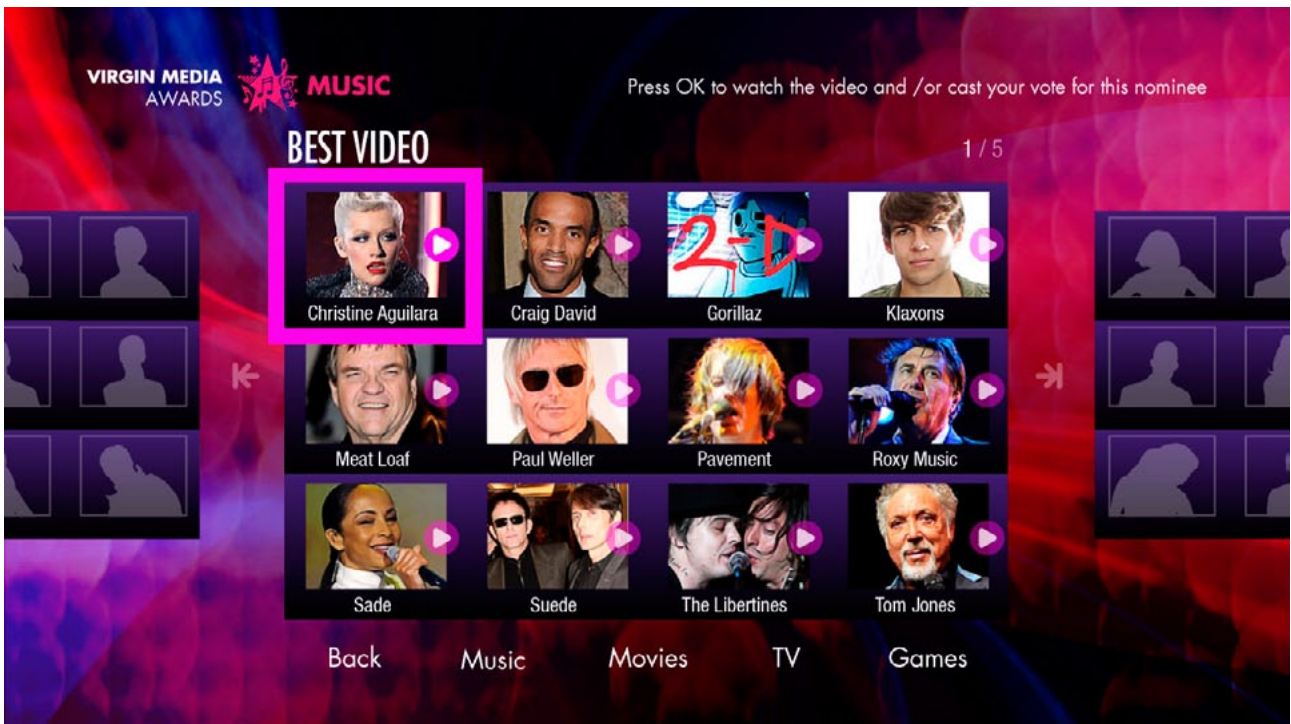

The “...more” button on the submenu allows the user to go to the previous page of subbuttons (both an OK press and a LEFT arrow press do this action).

List Screen (Live Results)

10

LEFT goes back to the Home Screen, an OK or RIGHT press will continue on to the voting prompt pop-up (see yellow number 6 on page 12).

If there is no video, an OK or RIGHT press allows the user to vote.

Category screen

4

This screen is similar to the Home screen, but with carousel buttons in 12 button groups (in a 3 x 4 matrix). Each group displays the 12 nominations for a category. When the user presses LEFT or RIGHT on the left or right limits of the group, the carousel advances. Each nominee button (180 x 145 px) has an image (140 x 105 px) and a title (16 characters wide. If more characters, the title starts scrolling when the button is in focus). [The category shown first is random every time a category screen in a genre loads]. Note the play icon that indicates which nominees have videos. Pressing the PLAY button on the remote will immediately play the video.