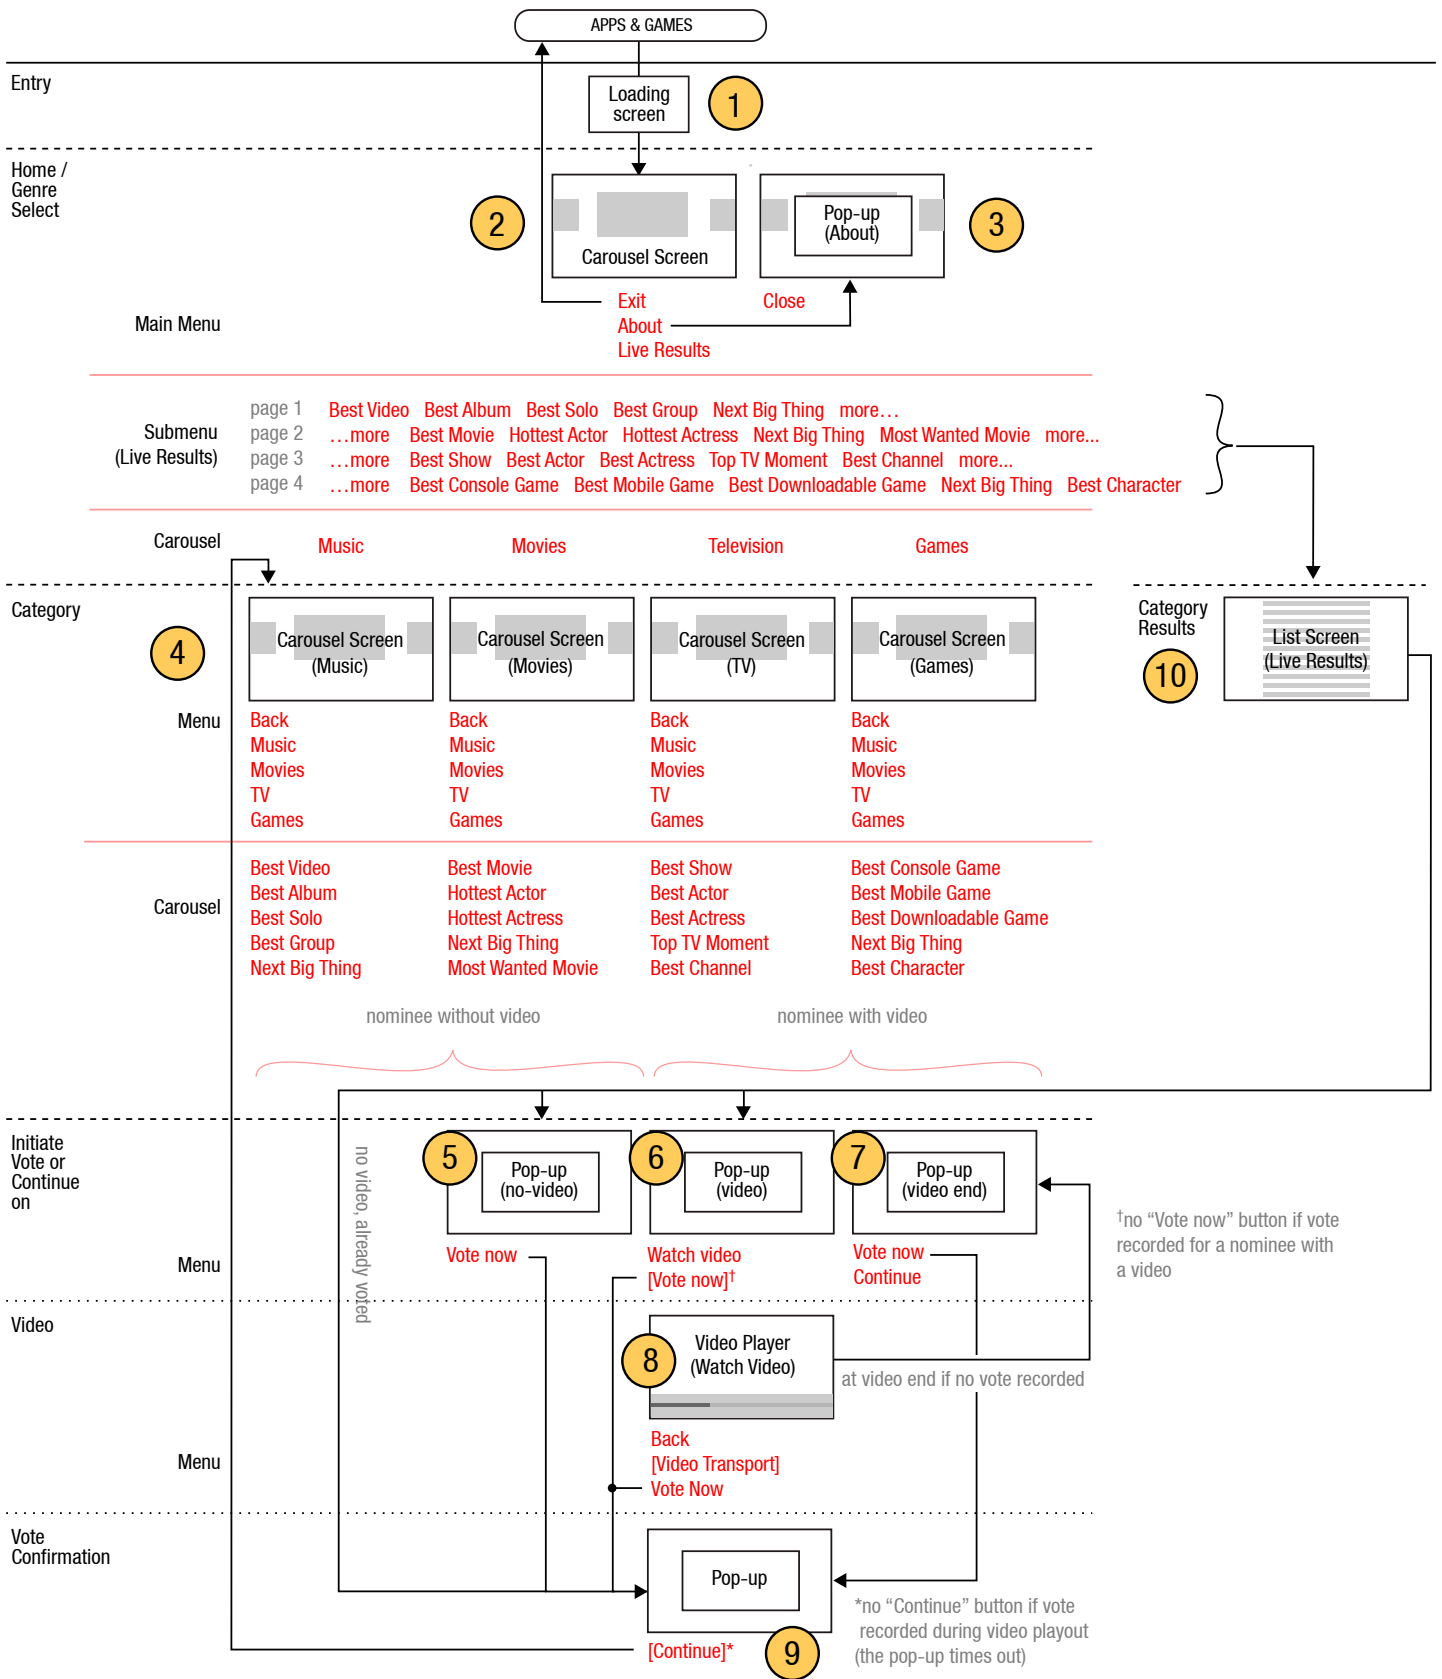

1. Voting Phase (10 Jan - 8 Feb 2013)