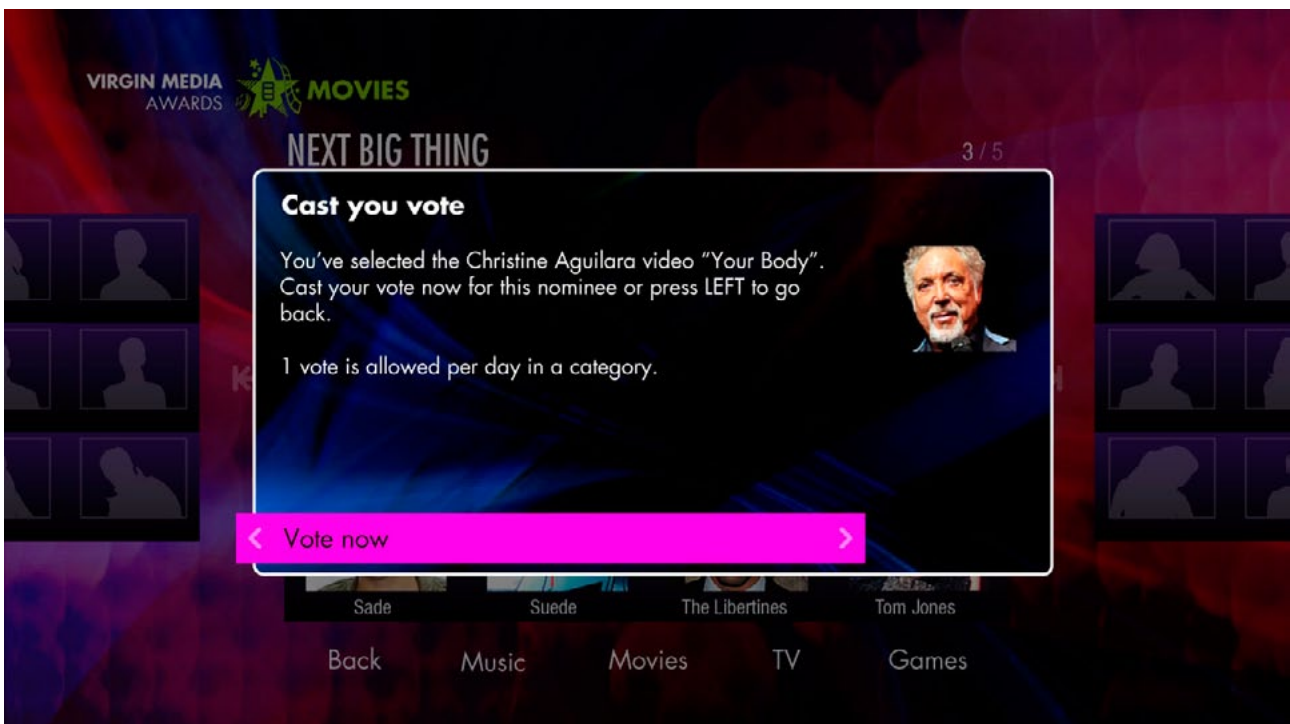

Vote confirmation pop-up (not during video)

9

A 'Thank You' confirmation pop-up will always display to confirm a vote.

Category Screen (after vote, category with videos)

4

A flag is placed on the the nominee button if the user has already voted. These will be cleared from the entire app at midnight every day. Note the tooltip at upper right has reflected the change.

Initiate vote pop-up (if vote already recorded)

6

If the user presses OK on a nominee button in a video category that has already been voted on they will be prompted to watch the video only. A 'Vote now' button will be returned to the prompt when the app is reset at midnight.

Category screen (no videos)

4

Initiate vote pop-up

5

If the user presses the nomination button that is not associated with a video a pop-up will appear confirming their vote. A vote confirmation pop-up is shown after this (see yellow number 9 on page 15).