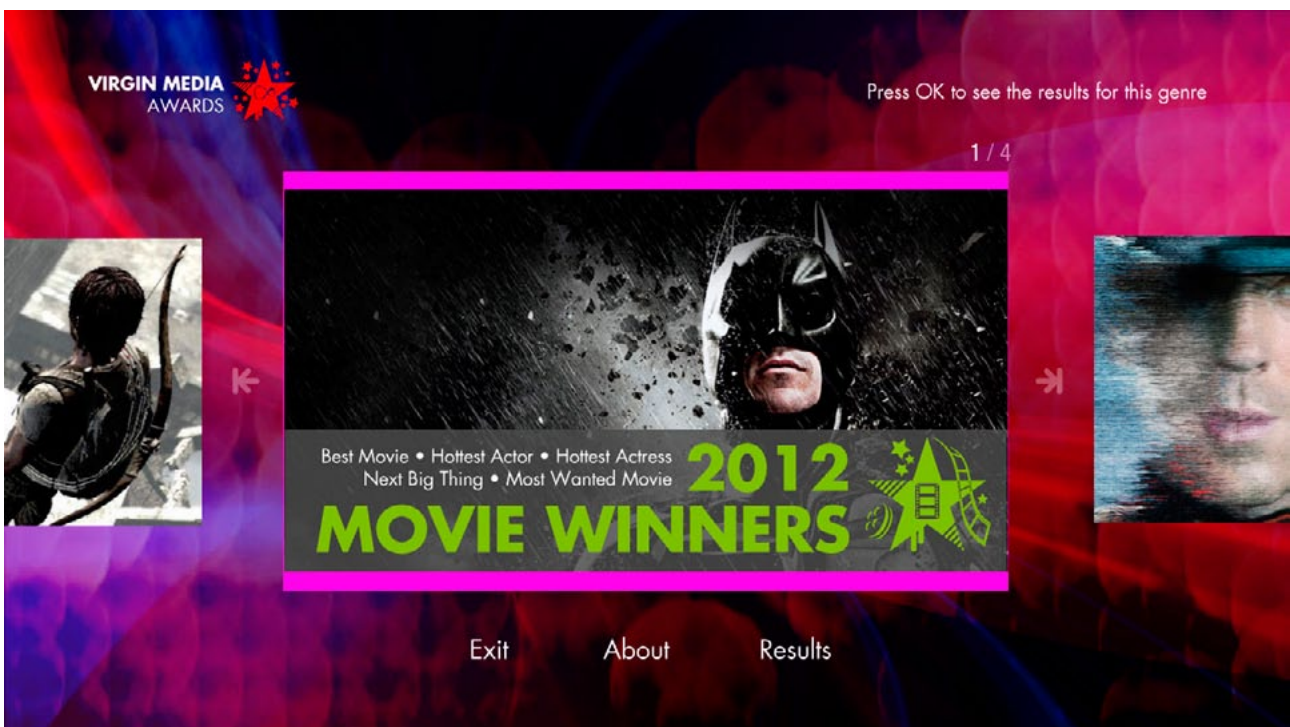

3. Results Phase (13 Feb - ? 2013)

Loading screen

1

Loading screen is updated, announcing that the final results have been tallied.

Home screen

2

Home screen carousel now links to results. The menu button that used to read “Live Results” has now been changed to simply “Results”.