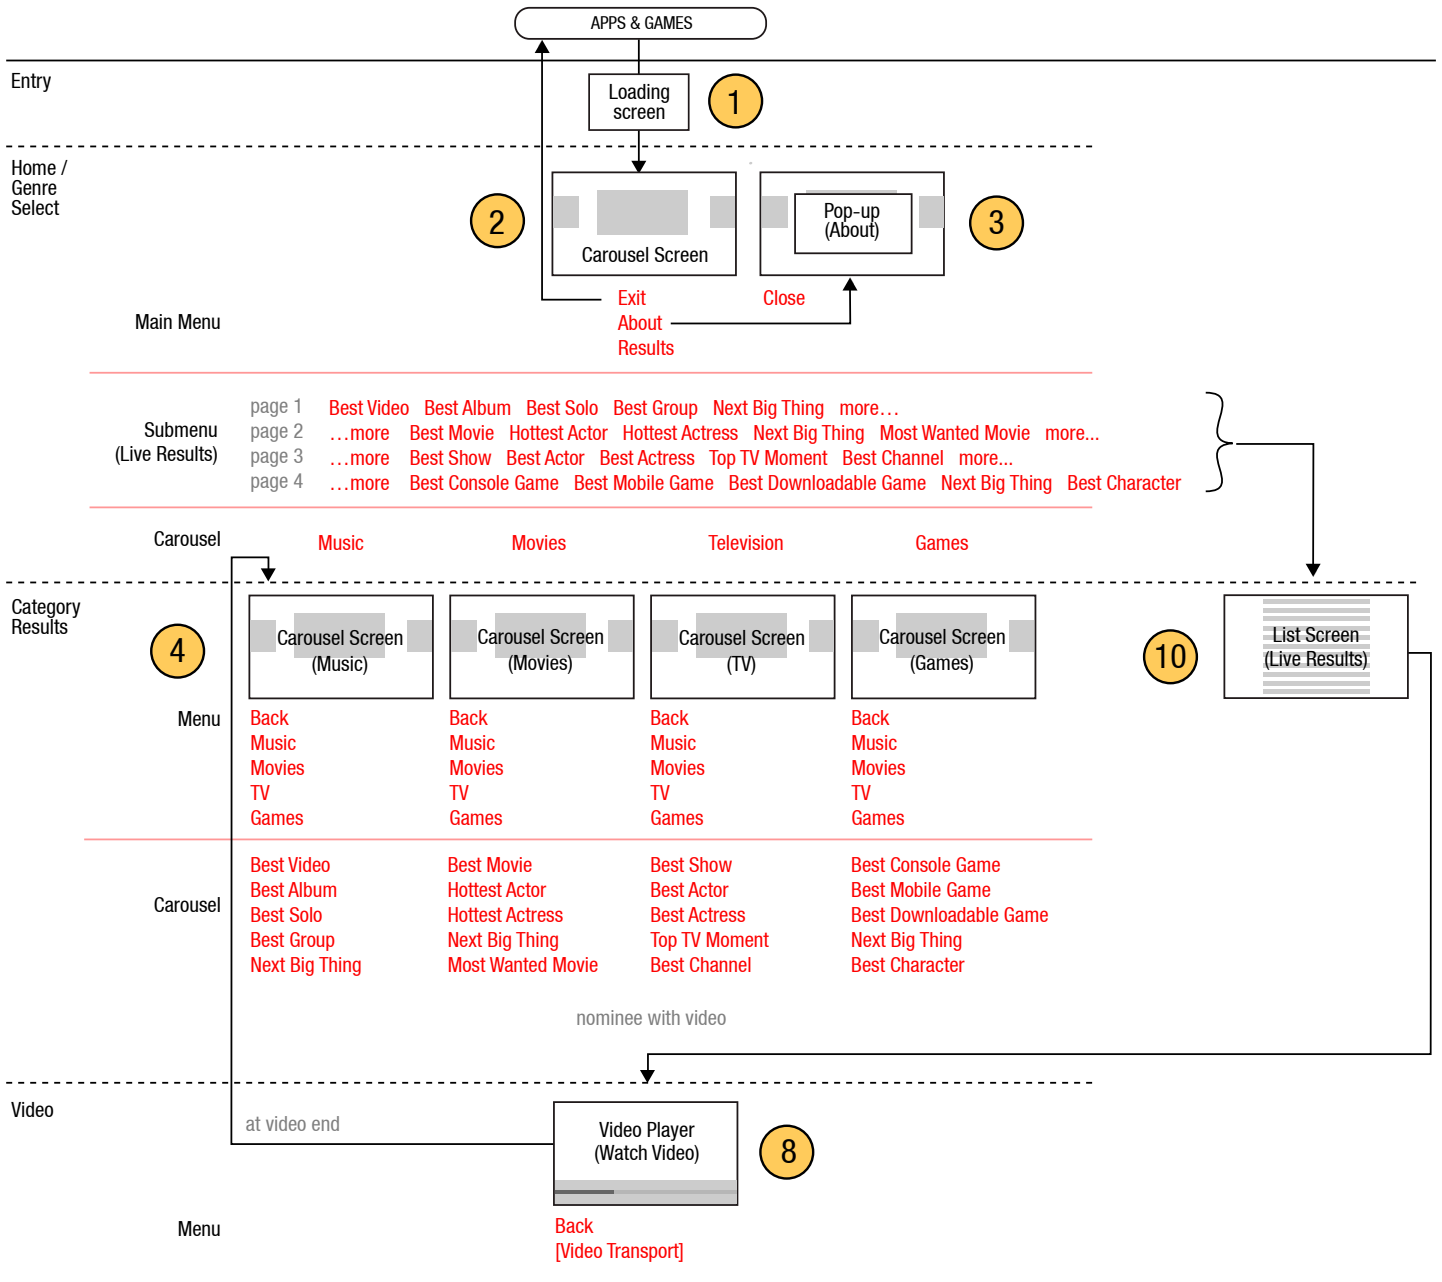

Category screen (mix of video and non-video nominees)

4

List Screen (Live Results, video, after vote)

10

Note the tool tip no longer refers to voting. An OK or RIGHT press will play the video.

List Screen (Live Results, no video, after vote)

Note there is no tool tip or RIGHT button hint, as the results are no longer linked after a vote.

2. Votes Closed Phase (8 Feb - 13 Feb 2013)

Loading screen

1

Loading screen is updated, announcing that the votes have been closed. An OK press exits the app and returns the user to the Apps & Games grid.

3. Results Phase (13 Feb - ? 2013)

Loading screen

1

Loading screen is updated, announcing that the final results have been tallied.

Home screen

2

Home screen carousel now links to results. The menu button that used to read “Live Results” has now been changed to simply “Results”.

Category screen

4

Once the results are tallied they will be displayed on the category carousel. Categories that have videos will link to the video screen. Nominees are displayed with the highest votes shown first in the upper left to the lowest votes shown last on the lower right.