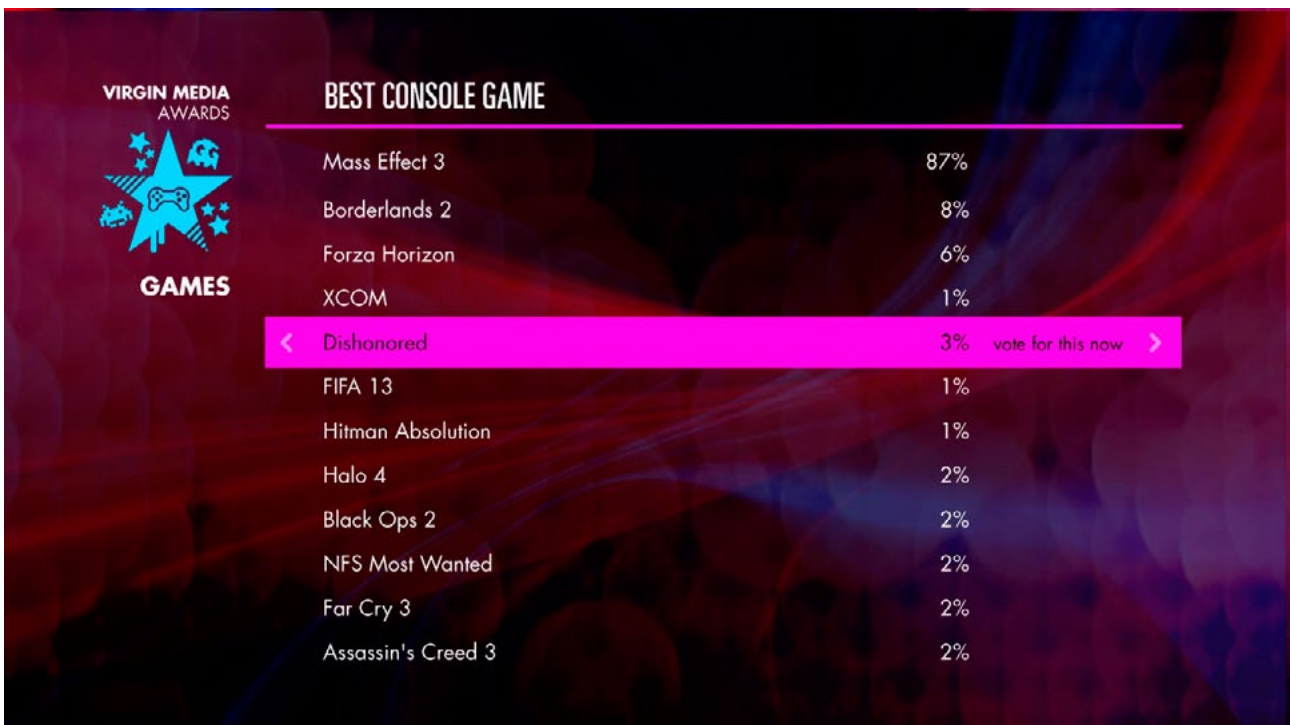

If there is no video, an OK or RIGHT press allows the user to vote.