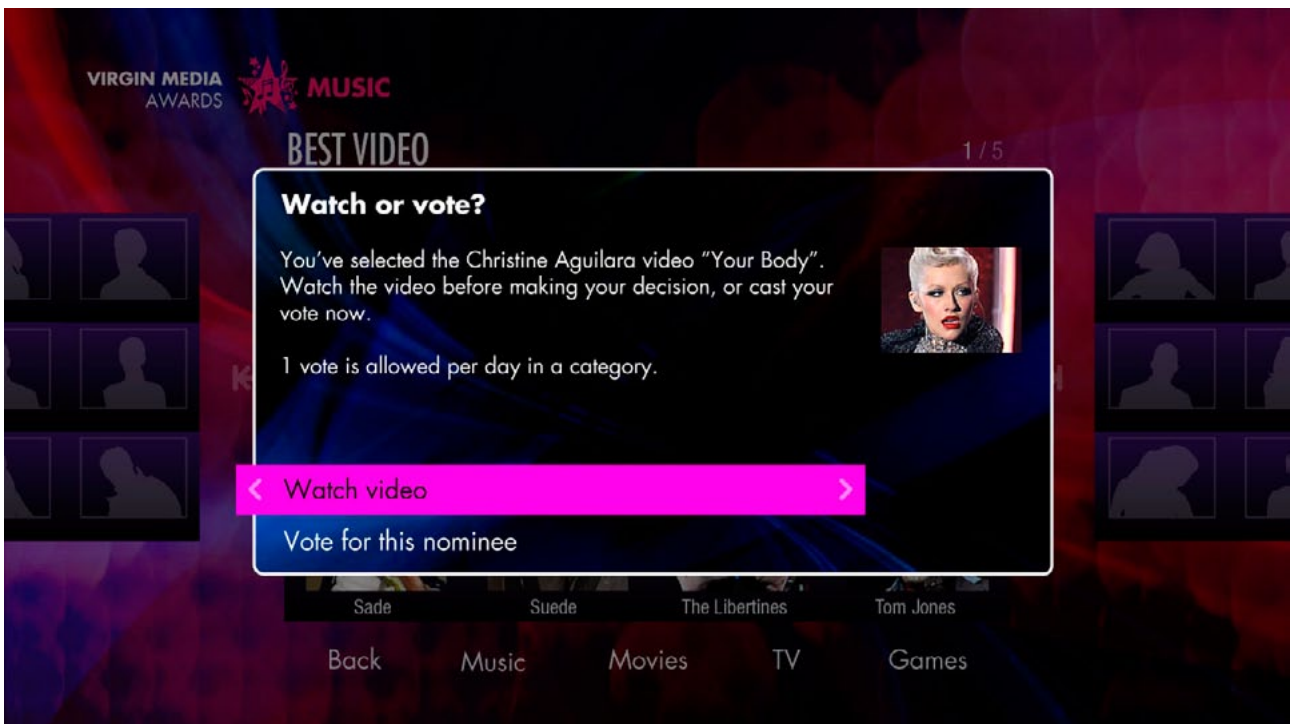

If there is no video, an OK or RIGHT press allows the user to vote.

Category screen

4

This screen is similar to the Home screen, but with carousel buttons in 12 button groups (in a 3 x 4 matrix). Each group displays the 12 nominations for a category. When the user presses LEFT or RIGHT on the left or right limits of the group, the carousel advances. Each nominee button (180 x 145 px) has an image (140 x 105 px) and a title (16 characters wide. If more characters, the title starts scrolling when the button is in focus). [The category shown first is random every time a category screen in a genre loads]. Note the play icon that indicates which nominees have videos. Pressing the PLAY button on the remote will immediately play the video.

The back button returns the user to the Home screen.

The menu buttons listing the genres gives the user quick access to a category in another genre.

Category screen

4

Initiate vote pop-up (before video)

6

If the nomination button is pressed and it is associated with a video a pop-up will appear presenting the user with 2 options: either to play the video, or vote and not play the video.

Video Player screen

8

If user opts to play the video, the video plays full screen. It first displays an overlay with on screen buttons along the lower third, which times out after about 3 seconds. The initial focus is on the “Vote Now” button. A tool tip is also prominently displayed to emphasise the “Vote Now” option.