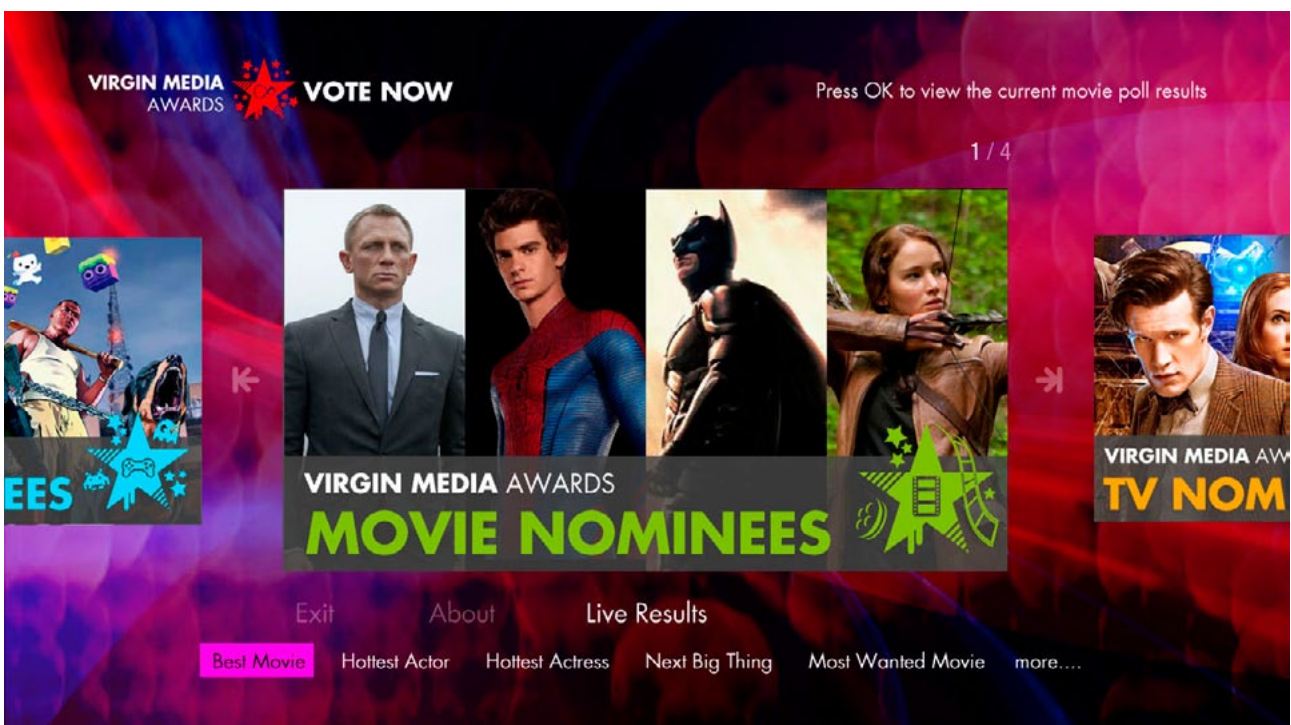

Home screen

2

The Live Results button reveals a submenu of the award category names. The submenu displays one genre at a time (the “more...” buttons allow the user to paginate, by either pressing OK or using the right arrow). **The 5 subbuttons first shown matches the genre shown centre screen on the carousel** (eg. If the Movies button is shown and Live Results is pressed, the submenu shows the 5 movie categories). Note the tooltip update in the upper right.