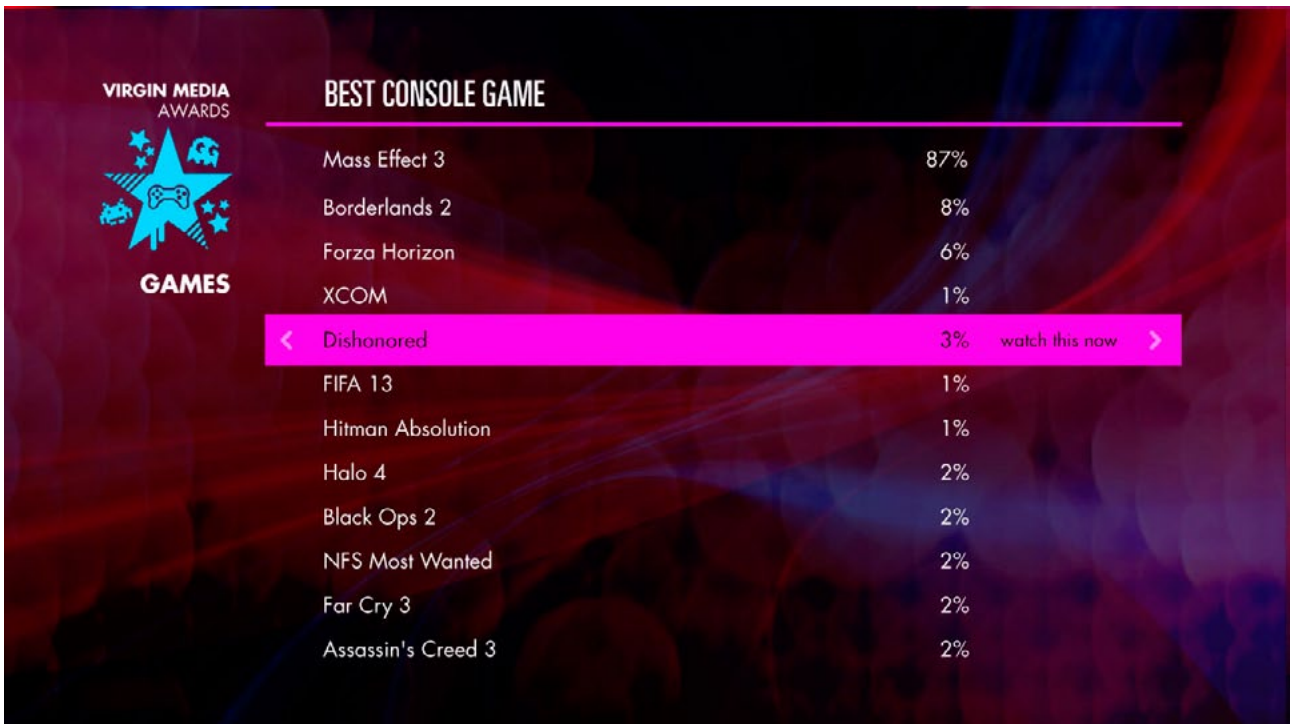

List Screen (Live Results, video, after vote)

10

Note the tool tip no longer refers to voting. An OK or RIGHT press will play the video.