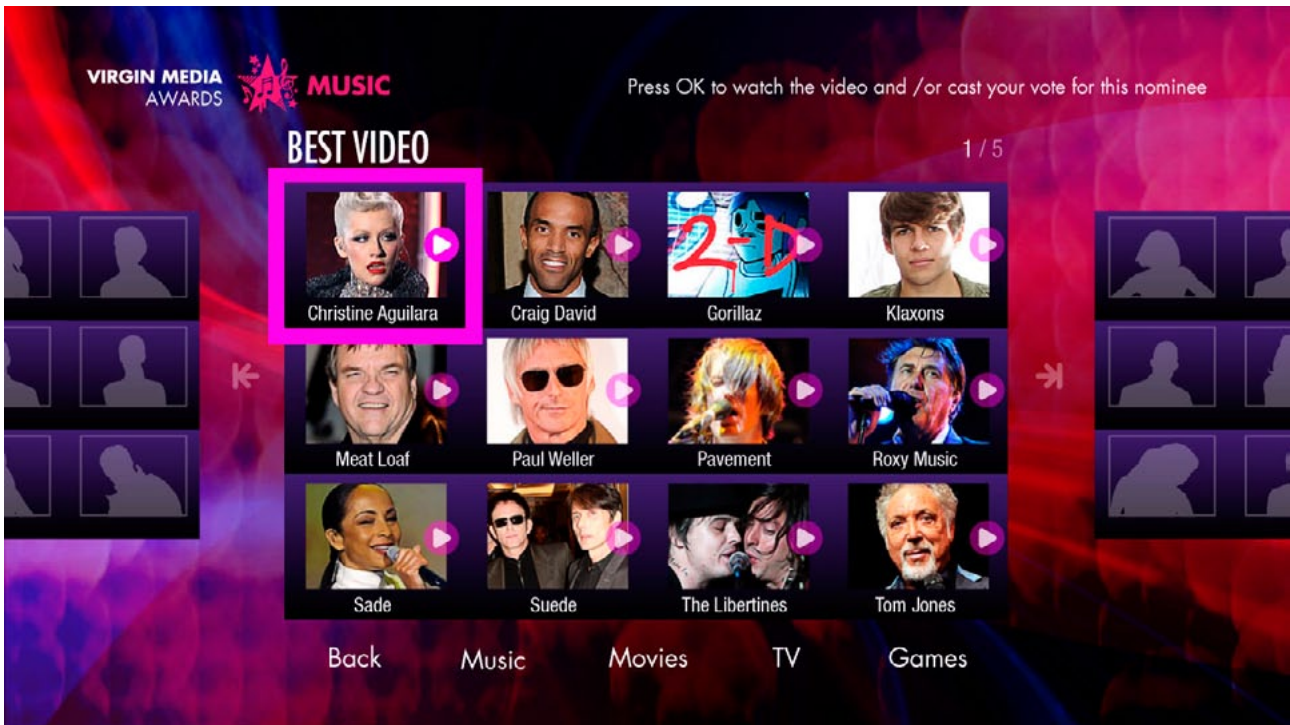

If there is no video, an OK or RIGHT press allows the user to vote.

Category screen

4

This screen is similar to the Home screen, but with carousel buttons in 12 button groups (in a 3 x 4 matrix). Each group displays the 12 nominations for a category. When the user presses LEFT or RIGHT on the left or right limits of the group, the carousel advances. Each nominee button (180 x 145 px) has an image (140 x 105 px) and a title (16 characters wide. If more characters, the title starts scrolling when the button is in focus). [The category shown first is random every time a category screen in a genre loads]. Note the play icon that indicates which nominees have videos. Pressing the PLAY button on the remote will immediately play the video.

The back button returns the user to the Home screen.

The menu buttons listing the genres gives the user quick access to a category in another genre.

Category screen

4

Initiate vote pop-up (before video)

6

If the nomination button is pressed and it is associated with a video a pop-up will appear presenting the user with 2 options: either to play the video, or vote and not play the video.