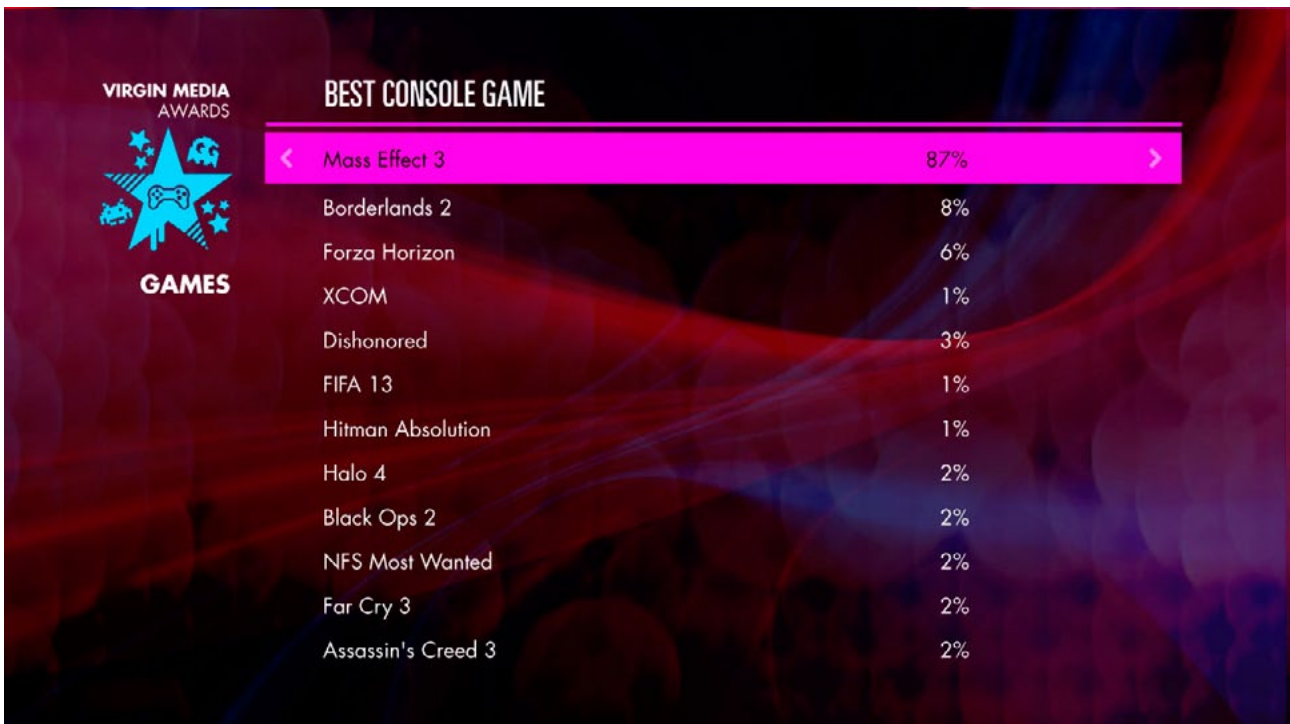

Category screen

4

Video Player

7

Note the player no longer has a vote now button. The time stamp has moved from the upper third and now occupies the space where the link button used to be.

There is also no more persistent green button hint.

These List Screens are the same as page 20.

List Screen (Results with video)

10

An OK or RIGHT press will play the video.

List Screen (Results, no video)

Note there is no tool tip or RIGHT button hint, as the results are no longer linked after voting is closed.