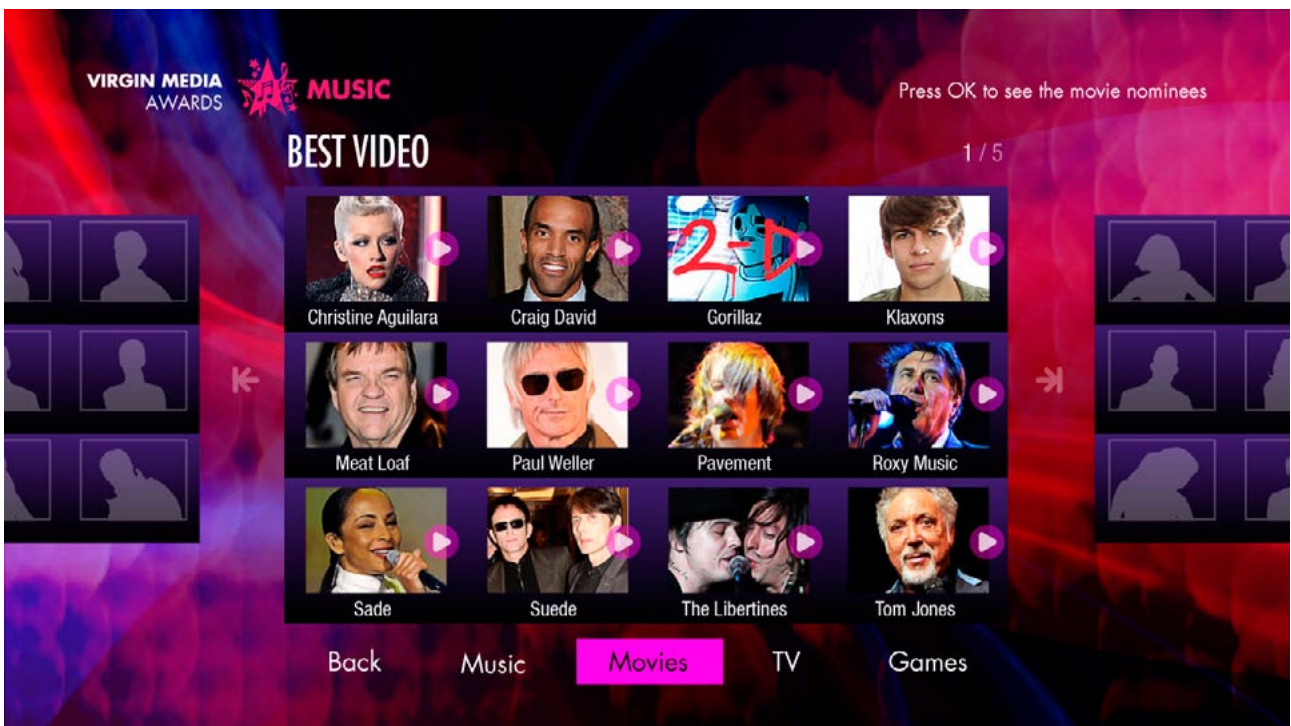

The “...more” button on the submenu allows the user to go to the previous page of subbuttons (both an OK press and a LEFT arrow press do this action).

List Screen (Live Results)

10

LEFT goes back to the Home Screen, an OK or RIGHT press will continue on to the voting prompt pop-up (see yellow number 6 on page 12).

If there is no video, an OK or RIGHT press allows the user to vote.

Category screen

4

This screen is similar to the Home screen, but with carousel buttons in 12 button groups (in a 3 x 4 matrix). Each group displays the 12 nominations for a category. When the user presses LEFT or RIGHT on the left or right limits of the group, the carousel advances. Each nominee button (180 x 145 px) has an image (140 x 105 px) and a title (16 characters wide. If more characters, the title starts scrolling when the button is in focus). [The category shown first is random every time a category screen in a genre loads]. Note the play icon that indicates which nominees have videos. Pressing the PLAY button on the remote will immediately play the video.

The back button returns the user to the Home screen.

The menu buttons listing the genres gives the user quick access to a category in another genre.

Category screen

4

Initiate vote pop-up (before video)

6

If the nomination button is pressed and it is associated with a video a pop-up will appear presenting the user with 2 options: either to play the video, or vote and not play the video.