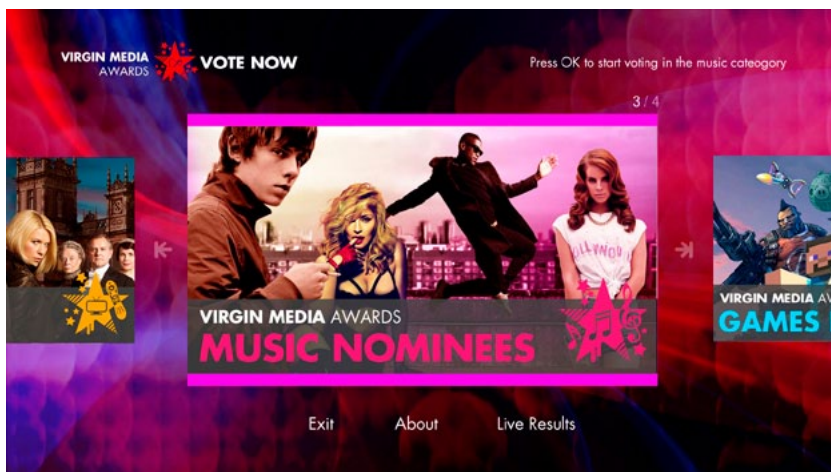

Loading screen

1

Home screen

2

After the loading screen the user is presented with the Home screen. The focus first appears on the carousel, which has 4 large buttons (each 720 x 380 px) that display links to the 4 awards genres (music, movies, TV, games). The carousel advances automatically (about 5 seconds on each item) but can also be controlled manually (nb. manual operation stops automatic advance until the screen is loaded again). Skip buttons on the remote are also shortcuts for advancing the carousel at any time. An indicator at the top right of the central button ("1 / 4") shows which button is centered and how many buttons there are. A tool tip at the top right of the screen indicated what happens when the user presses OK on the button in focus. [Genre shown on load is randomised]

If the user presses DOWN the focus will move to the Main Menu. Note the tool tip update at the top right.

2

Home screen

2

3

The About pop-up is triggered by the on-screen button and the INFO button. **Title: 46 character limit, body: 700 character limit.** Note that there is only one focus on the screen at a time, so the focus and tool tip hides in the background when the pop-up appears. [copy shown above TBC]