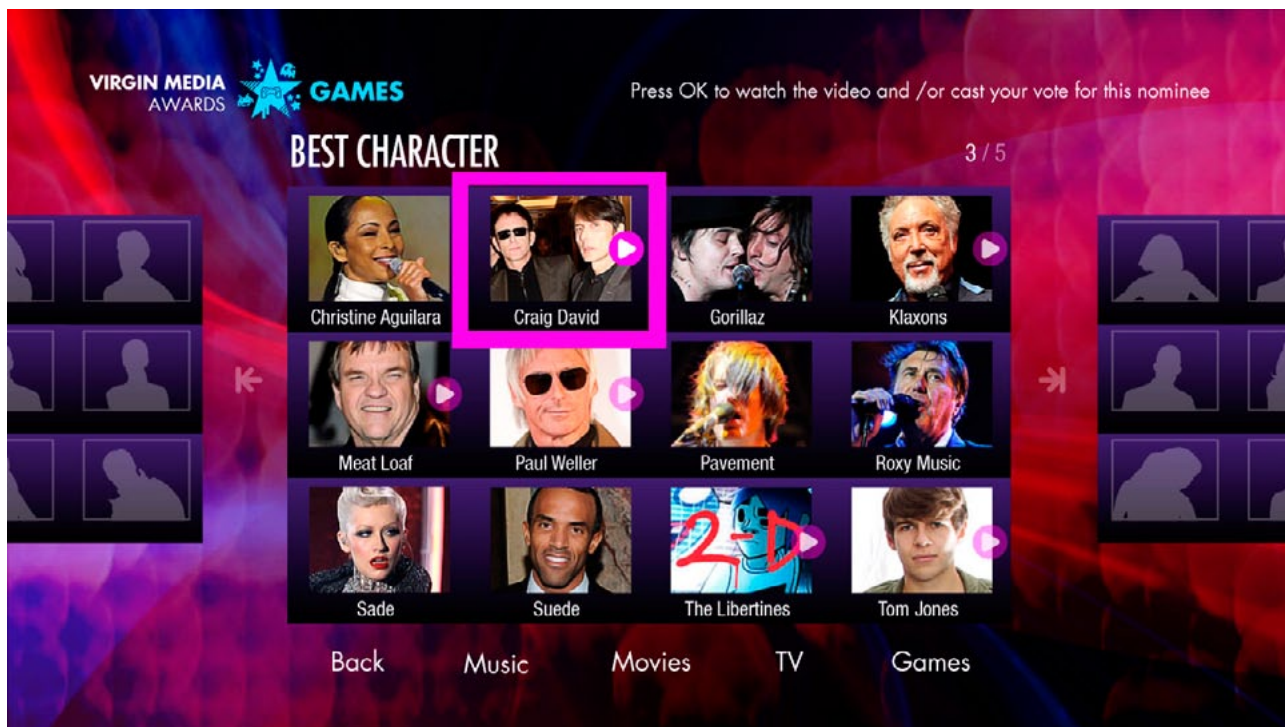

Vote confirmation pop-up (no video)

9

If the user presses OK the nomination button group that is not associated with a video and they've already voted a pop-up will appear confirming they've already voted.

Category screen (mix of video and non-video nominees)

4

List Screen (Live Results, video, after vote)

10

Note the tool tip no longer refers to voting. An OK or RIGHT press will play the video.

List Screen (Live Results, no video, after vote)