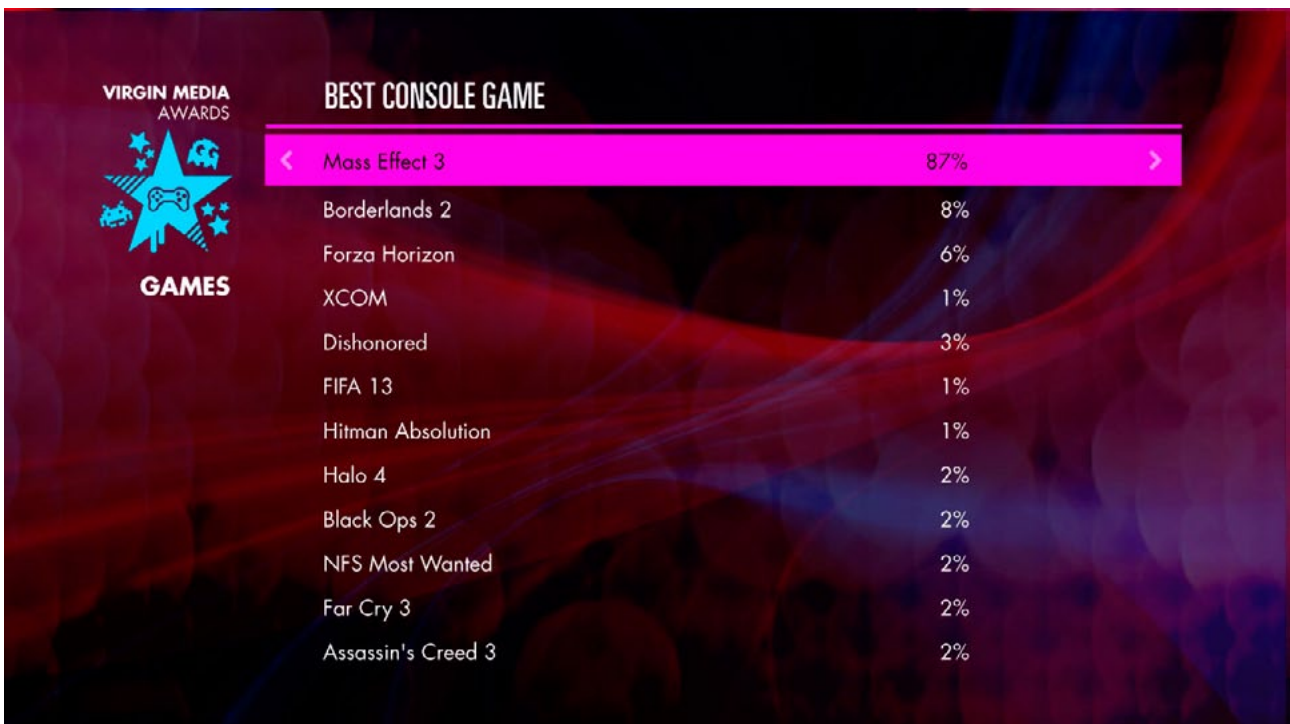

Category screen (mix of video and non-video nominees)

4

List Screen (Live Results, video, after vote)

10

Note the tool tip no longer refers to voting. An OK or RIGHT press will play the video.

List Screen (Live Results, no video, after vote)