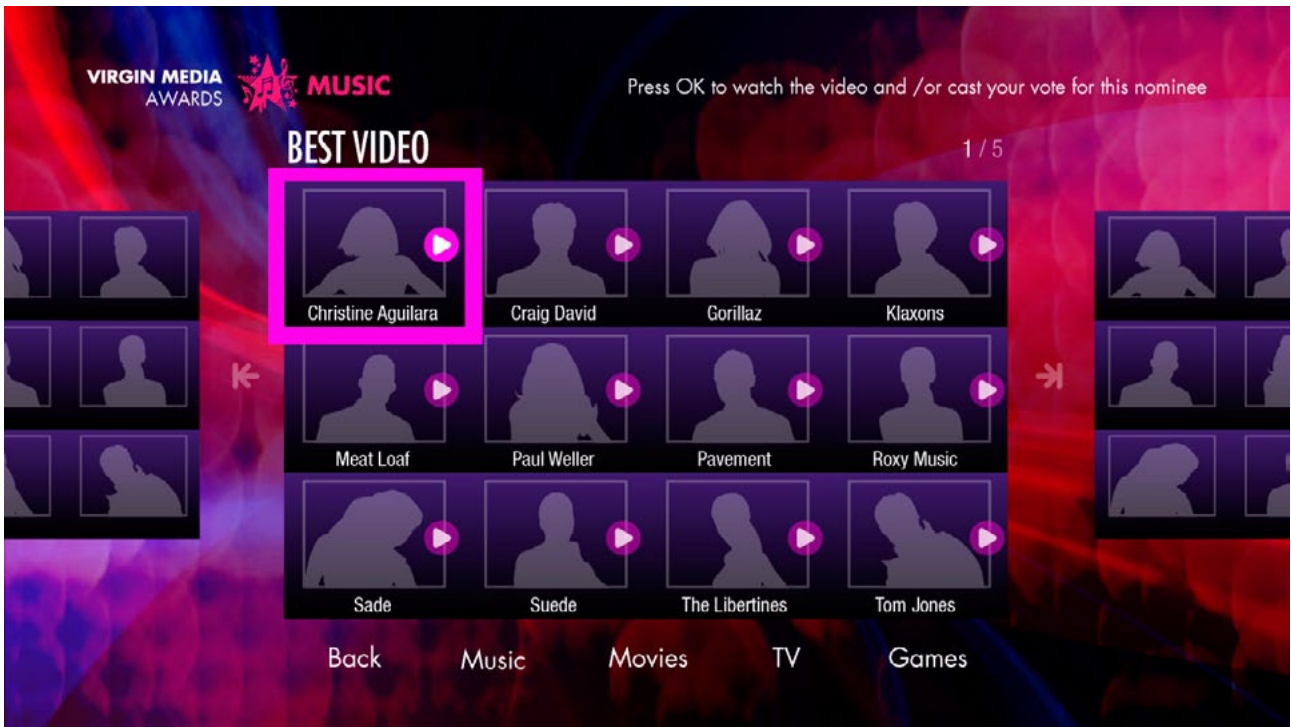

The “...more” button on the submenu allows the user to go to the previous page of subbuttons (both an OK press and a LEFT arrow press do this action).

List Screen (Live Results)

10

LEFT goes back to the Home Screen, an OK or RIGHT press will continue on to the voting prompt pop-up (see yellow number 6 on page 12).

If there is no video, an OK or RIGHT press allows the user to vote.

Category screen

4

This screen is similar to the Home screen, but with carousel buttons in 12 button groups (in a 3 x 4 matrix). Each group displays the 12 nominations for a category. When the user presses LEFT or RIGHT on the left or right limits of the group, the carousel advances. Each nominee button (180 x 145 px) has an image (140 x 105 px) and a title (16 characters wide. If more characters, the title starts scrolling when the button is in focus). [The category shown first is random every time a category screen in a genre loads]. Note the play icon that indicates which nominees have videos. Pressing the PLAY button on the remote will immediately play the video.