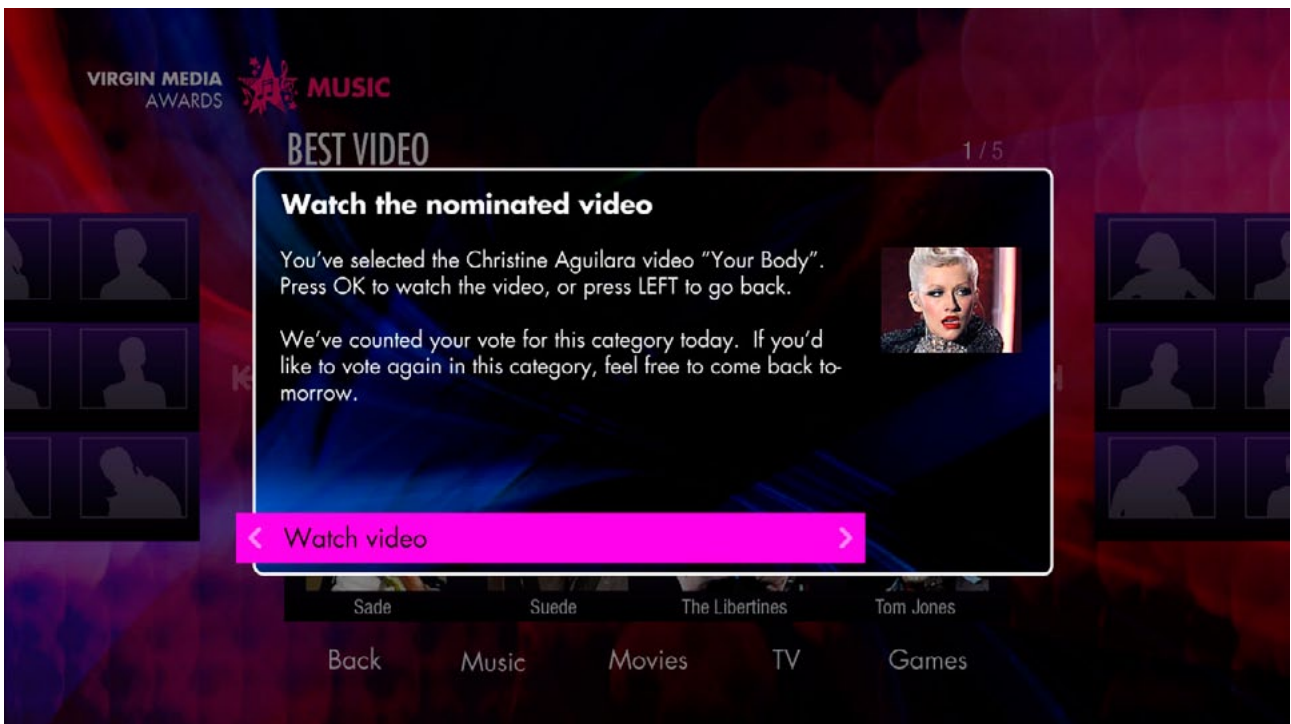

Vote confirmation pop-up (not during video)

9

A 'Thank You' confirmation pop-up will always display to confirm a vote.

Category Screen (after vote, category with videos)

4

A flag is placed on the the nominee button if the user has already voted. These will be cleared from the entire app at midnight every day. Note the tooltip at upper right has reflected the change.

Initiate vote pop-up (if vote already recorded)

6

If the user presses OK on a nominee button in a video category that has already been voted on they will be prompted to watch the video only. A 'Vote now' button will be returned to the prompt when the app is reset at midnight.