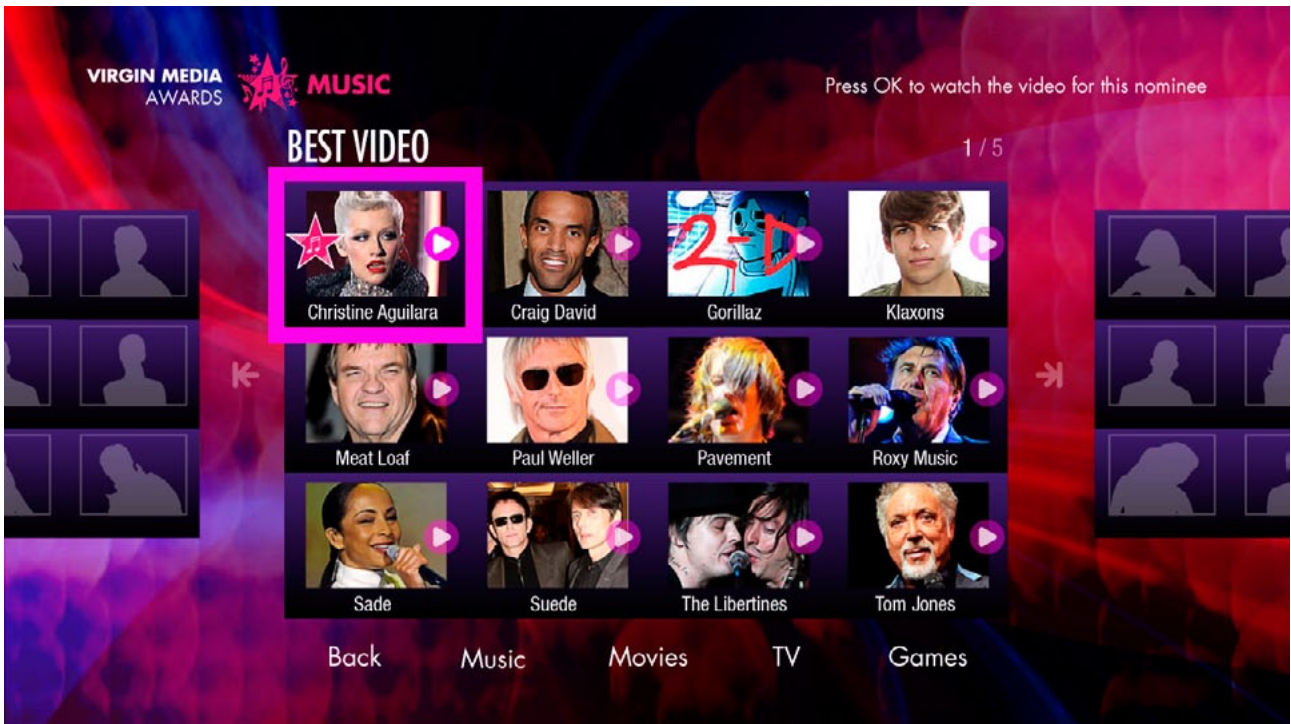

Vote confirmation pop-up (not during video)

9

A 'Thank You' confirmation pop-up will always display to confirm a vote.

Category Screen (after vote, category with videos)

4

A flag is placed on the the nominee button if the user has already voted. These will be cleared from the entire app at midnight every day. Note the tooltip at upper right has reflected the change.

Initiate vote pop-up (if vote already recorded)

6

If the user presses OK on a nominee button in a video category that has already been voted on they will be prompted to watch the video only. A 'Vote now' button will be returned to the prompt when the app is reset at midnight.